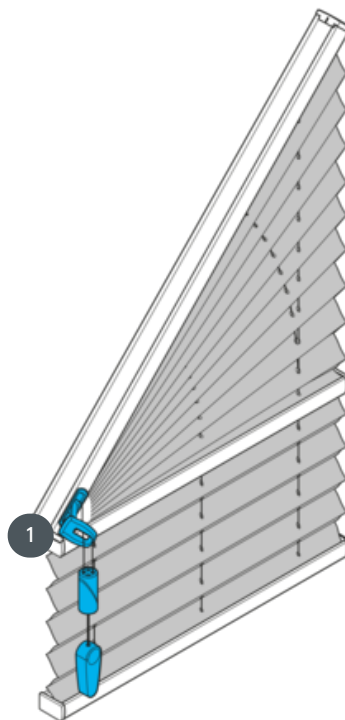

PLEATING PL20GF

Type GF free-hanging pleated blind with cord control and brake at an angle of 1-50°. The curtain can be raised up to the angle.

1 string lock

mounting type

screwed

min./max. mass

min. slope 40 cm/max.
slope 230 cm (base line also
at least 40 cm)

min. height 10 cm/max.
height 250 cm

max. inclination 50°

max. area 5.0 m²

**For gable windows, be sure
to specify clear dimensions
(except installation before
window recess wall
installation)**

waiver

using a drawstring with
cord brake (possible at the
top or bottom)