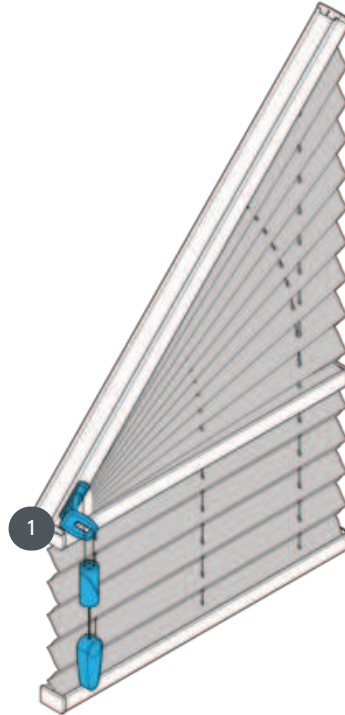

PLEATING PL20GF

Type GF free-hanging pleated blind with cord control and brake at an angle of 1-50°. The curtain can be raised up to the angle.

① string lock

mounting type

screwed

min./max. mass

min. slope 40 cm/max.
slope 230 cm (base line also
at least 40 cm)

min. height 10 cm/max.
height 250 cm

max. inclination 50°

max. area 5.0 m²

**For gable windows, be sure
to specify clear dimensions
(except installation before
window recess wall
installation)**

waiver

using a drawstring with
cord brake (possible at the
top or bottom)