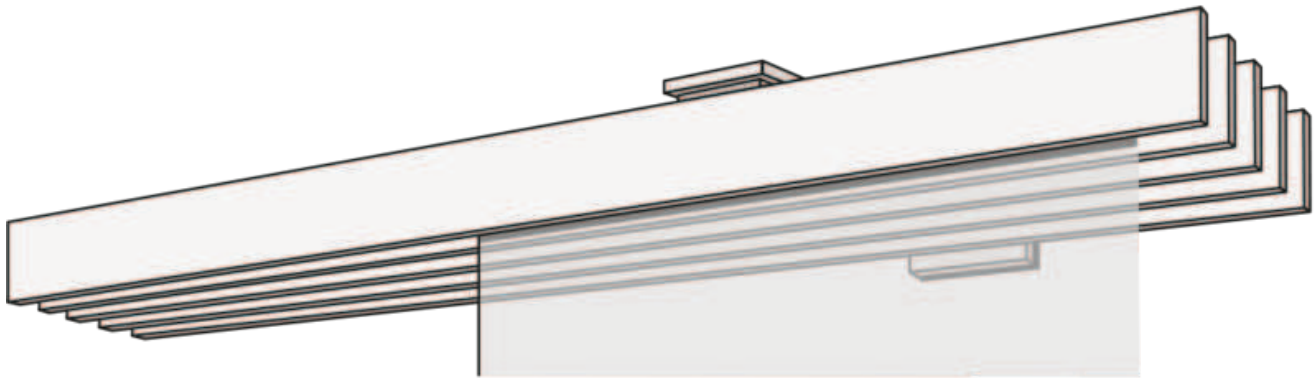

PANEL CURTAIN F1-WANDSYSTEM FÜNFLÄUFIG

F1 five-piece curtain system in white, aluminum, stainless steel or chrome.

rassemblement

wall system

Rail colors

aluminum (79)

stainless steel (77)

Design variants

detached (00155)

Left wall stop (00156)

Right wall stop (00157)

wall to wall (00158)

Extras for an additional fee

panel truck

Complaint bars

cross-section