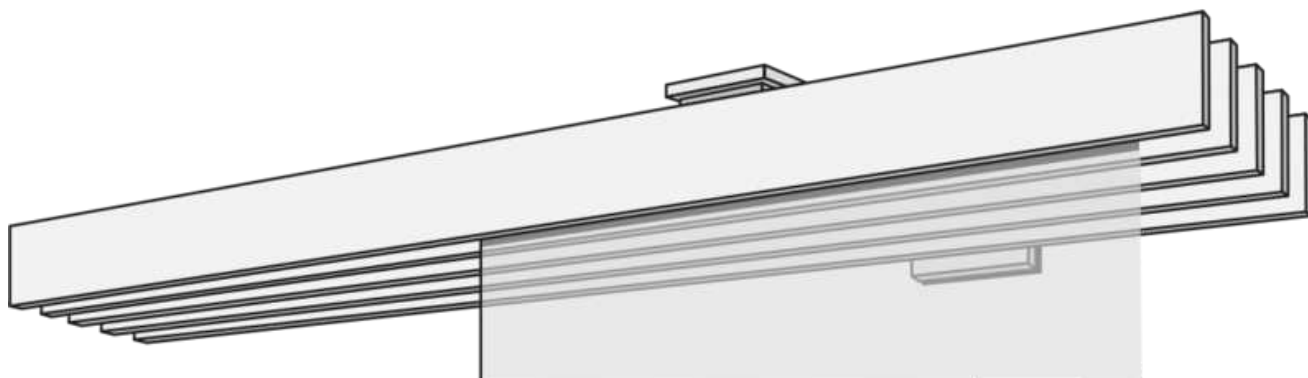

PANEL CURTAIN F1-WANDSYSTEM FÜNFLÄUFIG

F1 five-piece curtain system in white, aluminum, stainless steel or chrome.

rassemblement

wall system

Rail colors

aluminum (79)

stainless steel (77)

Design variants

detached (00155)

Left wall stop (00156)

Right wall stop (00157)

wall to wall (00158)

Extras for an additional fee

panel truck

Complaint bars

cross-section