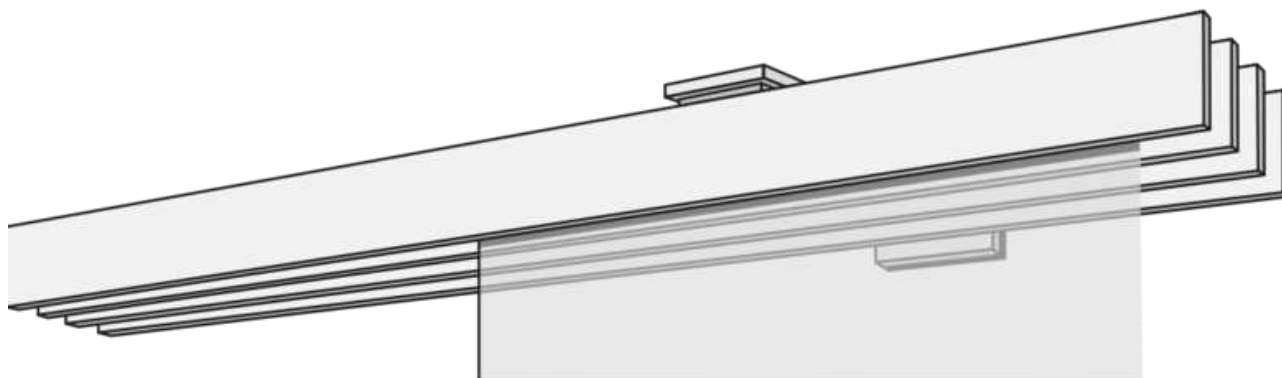

PANEL CURTAIN F1-WANDSYSTEM VIERLÄUFIG

F1 four-way curtain system in white, aluminum, stainless steel or chrome.

rassemblement

wall system

Rail colors

aluminum (79)

stainless steel (77)

Design variants

detached (00145)

Left wall stop (00146)

Right wall stop (00147)

wall to wall (00148)

Extras for an additional fee

panel truck

Complaint bars

cross-section