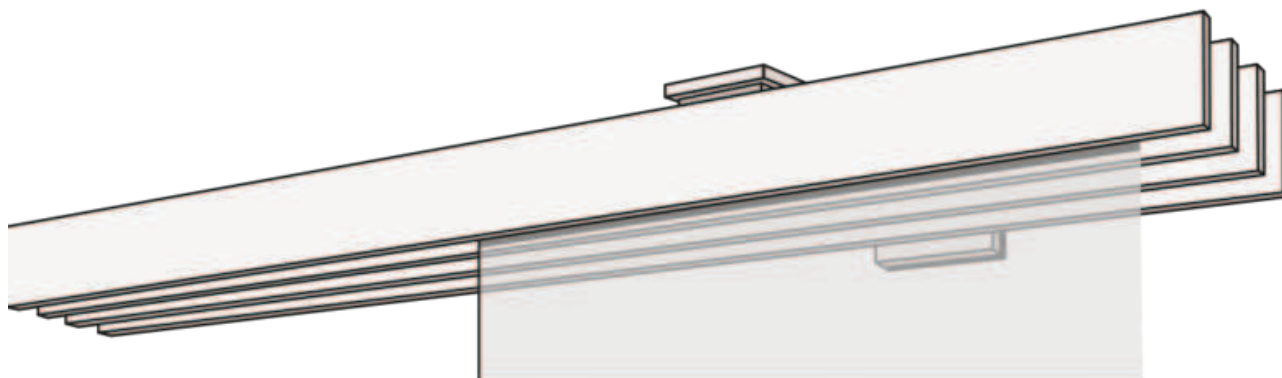

PANEL CURTAIN F1-WANDSYSTEM VIERLÄUFIG

F1 four-way curtain system in white, aluminum, stainless steel or chrome.

rassemblement

wall system

Rail colors

aluminum (79)

stainless steel (77)

Design variants

detached (00145)

Left wall stop (00146)

Right wall stop (00147)

wall to wall (00148)

Extras for an additional fee

panel truck

Complaint bars

cross-section