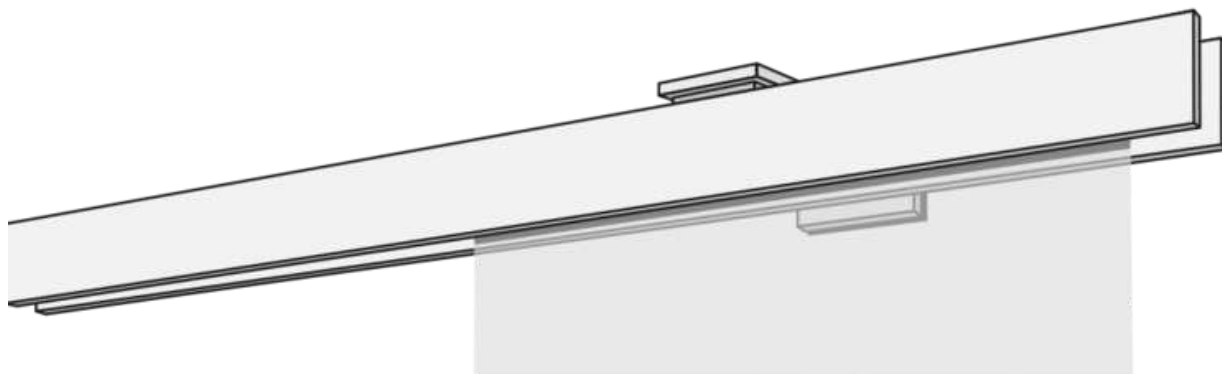

PANEL CURTAIN F1-WANDSYSTEM ZWEILÄUFIG

F1 double curtain system in white, aluminum, stainless steel or chrome.

rassemblement

wall system

Rail colors

aluminum (79)

stainless steel (77)

Design variants

detached (00125)

Left wall stop (00126)

Right wall stop (00127)

wall to wall (00128)

Extras for an additional fee

panel truck

Complaint bars

cross-section