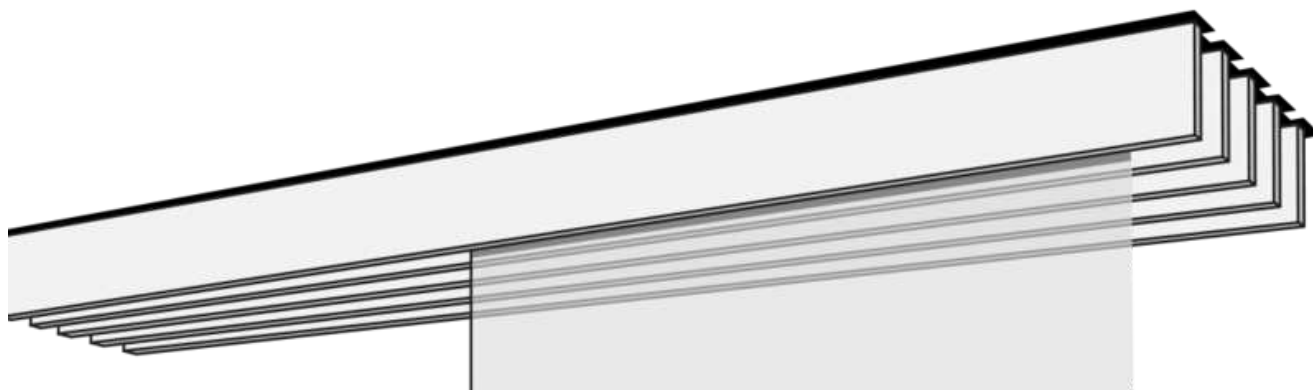

PANEL CURTAIN F1-DECKENSYSTEM FÜNFLÄUFIG

F1 five-piece curtain system in white, aluminum, stainless steel or chrome.

rassemblement

ceiling system

Rail colors

white (50)

aluminum (79)

stainless steel (77)

chrome (70)

Design variants

detached (00151)

Left wall stop (00152)

Right wall stop (00153)

wall to wall (00154)

Extras for an additional fee

panel truck

Complaint bars

cross-section