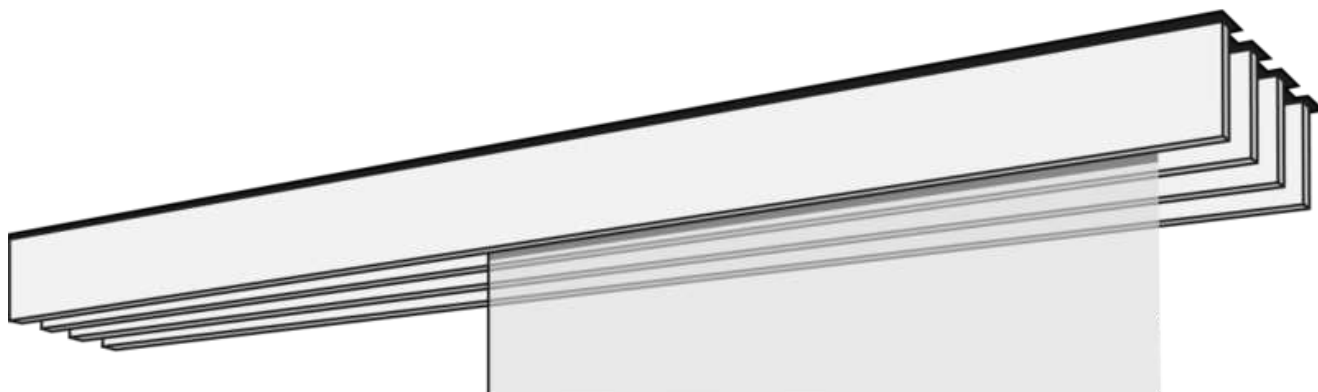

PANEL CURTAIN F1-DECKENSYSTEM VIERLÄUFIG

F1 four-way curtain system in white, aluminum, stainless steel or chrome.

rassemblement

ceiling system

Rail colors

white (50)

aluminum (79)

stainless steel (77)

chrome (70)

Design variants

detached (00141)

Left wall stop (00142)

Right wall stop (00143)

wall to wall (00144)

Extras for an additional fee

panel truck

Complaint bars

cross-section