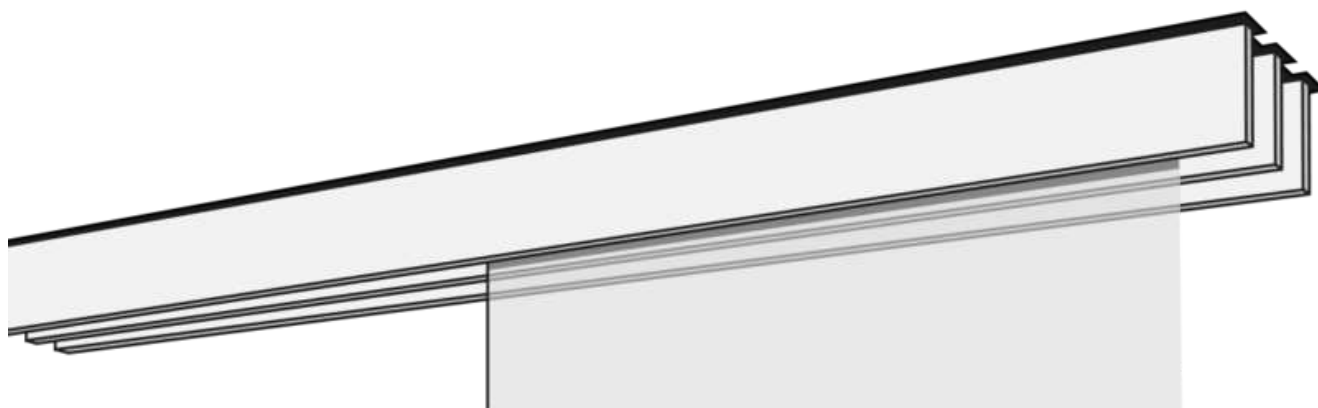

PANEL CURTAIN F1-DECKENSYSTEM DREILÄUFIG

F1 three-track curtain system in white, aluminum, stainless steel or chrome.

rassemblement	Rail colors	Design variants	Extras for an additional fee
ceiling system	white (50) aluminum (79) stainless steel (77) chrome (70)	detached (00131) Left wall stop (00132) Right wall stop (00133) wall to wall (00134)	panel truck Complaint bars

cross-section