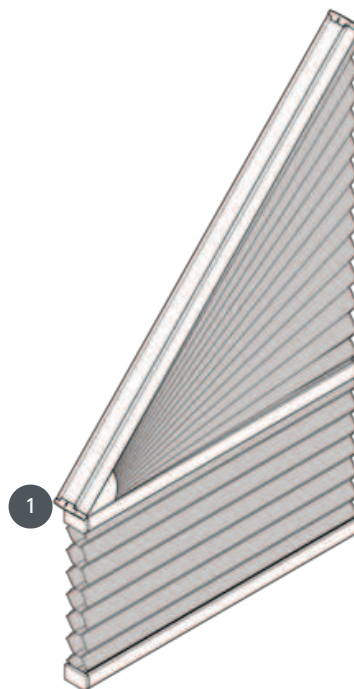

DUETS DU25GF-EL

Duets type GF-EL free-hanging with electric drives and an inclination angle of 1-50°. The curtain can be raised up to the angle.

① electric motor

mounting type

screwed

min./max. mass

min. slope 88 cm/max.
slope 210 cm
min. height 30 cm/max.
height 260 cm
max. inclination 50°
max. area 4 m²