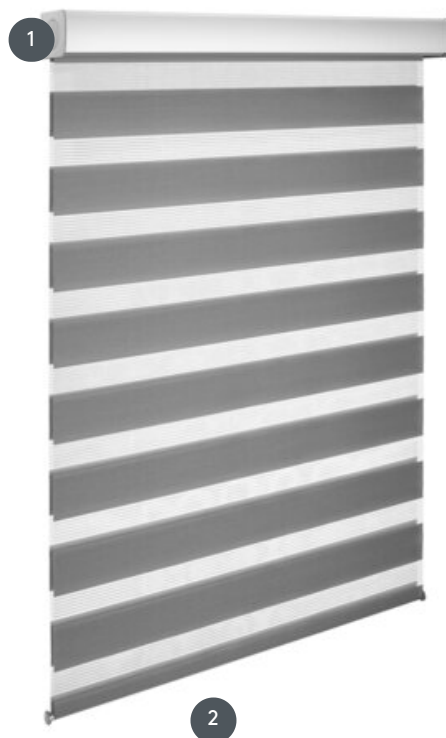

TWINROLLO PWDORO

PWDORO Twinrollo with cassette, battery drive, without cable, for ceiling or wall mounting.

1 Box in white (similar to RAL 9010), natural anodized aluminum or special RAL color (for an additional charge)

2 inner baseboard (standard) - external baseboard available on request

rassemblement

ceiling, wall or niche

min./max. mass

min. width 38 cm/max.
width 240 cm
max. height 260 cm
(depending on fabric)
max. area 6 m²

shaft diameter

37mm

waiter

via app or via handheld or wall transmitter (for an additional fee)