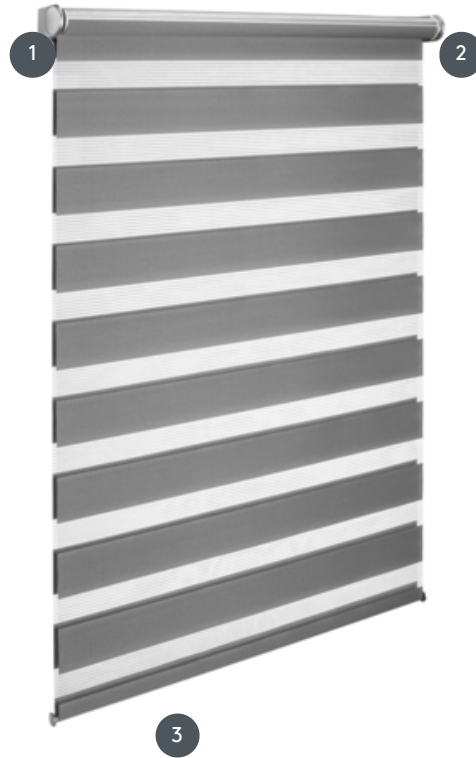

TWINROLLO PWDOROMO

Twinrollo PWDOROMO with mounting profile and Powerview drive, no cable.

- 1 metal support (standard)
- 2 Battery compartment integrated into mounting profile (removable)
- 3 inner baseboard (standard) - external baseboard available on request

rassemblement

ceiling, wall or niche

min./max. mass

min. width 50 cm/max.
width 240 cm
max. height 260 cm
(depending on fabric)
max. area 6 m²

shaft diameter

37mm

waiter

via app or via handheld or wall transmitter (for an additional fee)