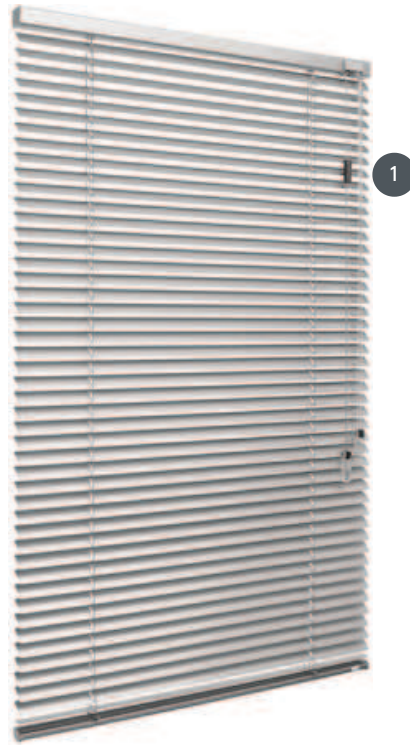

BLINDS

J25

High-quality, permanently elastic slats, top and bottom rails, plastic parts and cords in matching colors.

① Drawstring and turning rod

rassemblement

Ceiling mounting (free-hanging)

wall mounting (free-hanging)

between the glass panes for composite windows (free-hanging)

screwed to the window frame (with swing lock)

on the window frame by clamp adhesive mounting (with pendulum protection)

into the glass lights, on straight or angled glass strips (with pendulum protection)

min./max. mass

min. width 24 cm/max. width 330 cm

min. height 20 cm/max. height 300 cm

max. area 6 m²

waiter

using a drawstring and turning rod (either left or right)
Optional aluminum turning bar (at an additional cost)

Lamella color

according to the latest collection