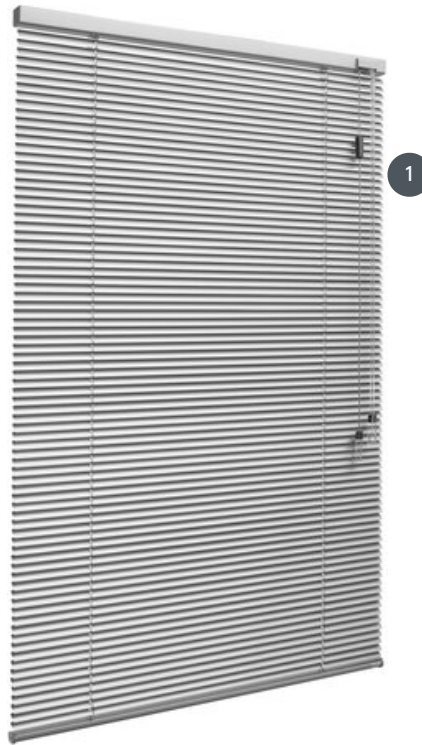

BLINDS

J16

High-quality, permanently elastic slats, top and bottom rails, plastic parts and cords in matching colors.

1 Drawstring and turning rod

rassemblement

Ceiling mounting (free-hanging)

wall mounting (free-hanging)

between the glass panes for composite windows (free-hanging)

screwed to the window frame (with swing lock)

on the window frame by clamp adhesive mounting (with pendulum protection)

into the glass lights, on straight or angled glass strips (with pendulum protection)

min./max. mass

min. width 24 cm/max. width 270 cm

min. height 20 cm/max. height 230 cm

max. area 6 m²

waiter

using a drawstring and turning rod (either left or right)

Lamella color

according to the latest collection