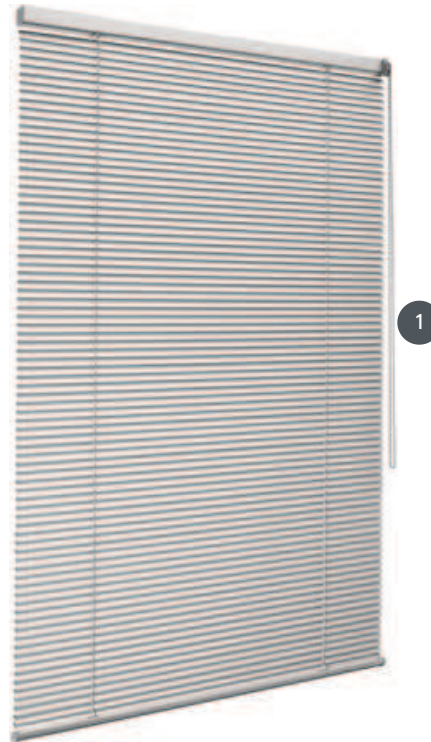

BLINDS

J16EZ

High-quality, permanently elastic slats, top and bottom rails, plastic parts and cords in matching colors.

- ① Endless chain (plastic) in white or grey or metal chain

rassemblement

Ceiling mounting (free-hanging)

wall mounting (free-hanging)

screwed to the window frame (with swing lock)

on the window frame by means of clamp-adhesive mounting (with pendulum protection)

into the glass lights, on straight or angled glass strips (with pendulum protection)

min./max. mass

min. width 45 cm/max. width 270 cm

min. height 20 cm/max. height 230 cm

max. area 6 m²

waiter

by means of an endless chain (made of plastic) in white or grey or metal chain (either left or right)

Lamella color

according to the latest collection