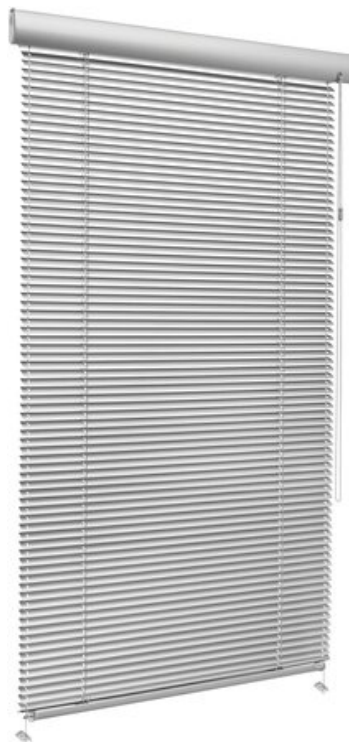

# BLINDS

## J16GLS

High-quality, permanently elastic slats, elegant, rounded bezel (50 mm high), 25 mm protruding left and right.

① endless chain (plastic in white or grey or metal chain)

### rassemblement

---

into the glass lights, on straight or angled glass strips

### waiter

---

using a plastic chain in white or grey or metal chain (either left or right)