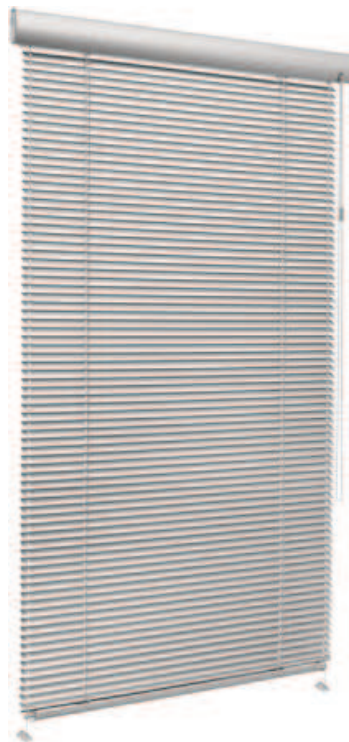

BLINDS

J16GLS

High-quality, permanently elastic slats, elegant, rounded bezel (50 mm high), 25 mm protruding left and right.

① endless chain (plastic in white or grey or metal chain)

rassemblement

into the glass lights, on straight or angled glass strips

min./max. mass

min. width 38 cm/max. width 200 cm

min. height 20 cm/max. height 260 cm

max. area 2 m²

waiter

using a plastic chain in white or grey or metal chain (either left or right)

Lamella color

according to the latest collection