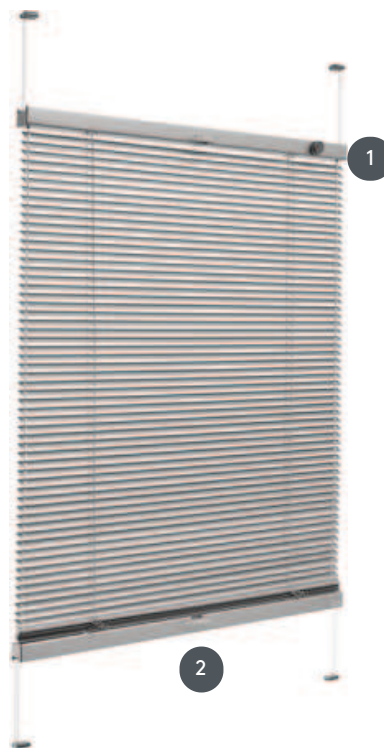

BLINDS

J16GLVOU

High-quality, permanently elastic slats, top and bottom rails, plastic parts and cords in matching colors.

1 Rotary knob for lamellar use
(available in white or anthracite)

2 operating rail with handle

rassemblement

on the window frame
into the glass lights, on
straight or angled glass
strips

into the glass lights with a
cantilevered shoe

min./max. mass

min. width 30.8 cm/max.
width 120 cm

min. height 40 cm/max.
height 200 cm

max. area 2 m²

waiter

with foldable plastic handle
and rotary knob on the top
bar

Lamella color

according to the latest
collection