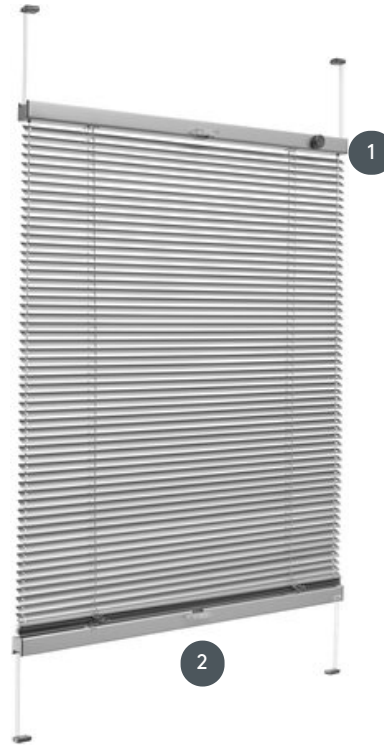

BLINDS

J16GLVOU

High-quality, permanently elastic slats, top and bottom rails, plastic parts and cords in matching colors.

1 Rotary knob for lamellar use
(available in white or anthracite)

2 operating rail with handle

rassemblement

on the window frame

into the glass lights, on
straight or angled glass
strips

into the glass lights with a
cantilevered shoe

min./max. mass

min. width 30.8 cm/max.
width 120 cm

min. height 40 cm/max.
height 200 cm

max. area 2 m²

waiter

with foldable plastic handle
and rotary knob on the top
bar

Lamella color

according to the latest
collection