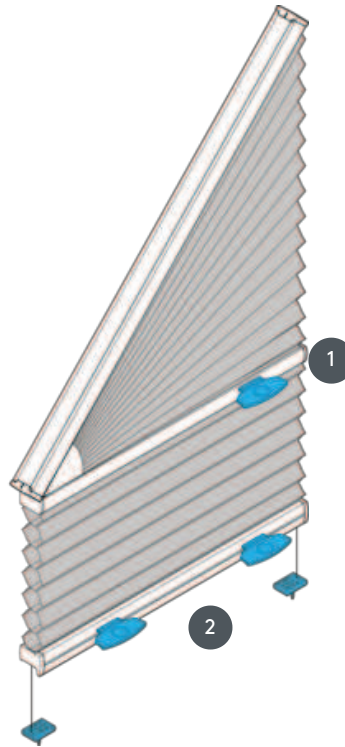

DUETS

DU25GV2

Duette type GV2 braced with handle control. Unable to mount upside down. The curtain can be used right down to the angle. Tilt angle 5-30°!

① Operating rail with handle for the slope

② Straight range operating rail

mounting type

screwed

min./max. mass

min. slope 30 cm/max.
slope 120 cm

min. height 30 cm/max.
height 220 cm

max. inclination 30°

max. area 2.5 m²

waiver

using the operating handle
on the sliding lower strips

fabric color

according to the latest
collection