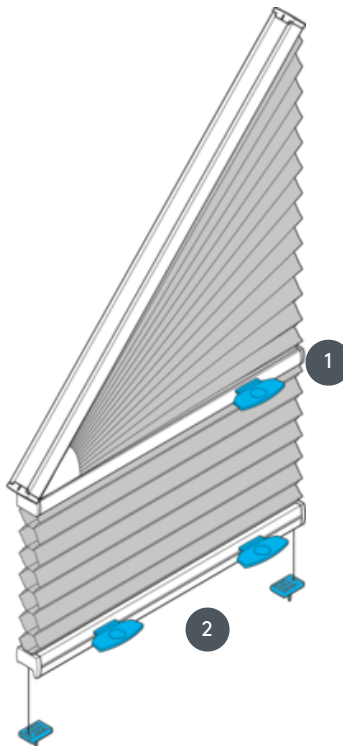

DUETS

DU25GV2

Duette type GV2 braced with handle control. Unable to mount upside down. The curtain can be used right down to the angle. Tilt angle 5-30°!

① Operating rail with handle for the slope

② Straight range operating rail

mounting type

screwed

min./max. mass

min. slope 30 cm/max.
slope 120 cm

min. height 30 cm/max.
height 220 cm

max. inclination 30°

max. area 2.5 m²

waiver

using the operating handle
on the sliding lower strips

fabric color

according to the latest
collection