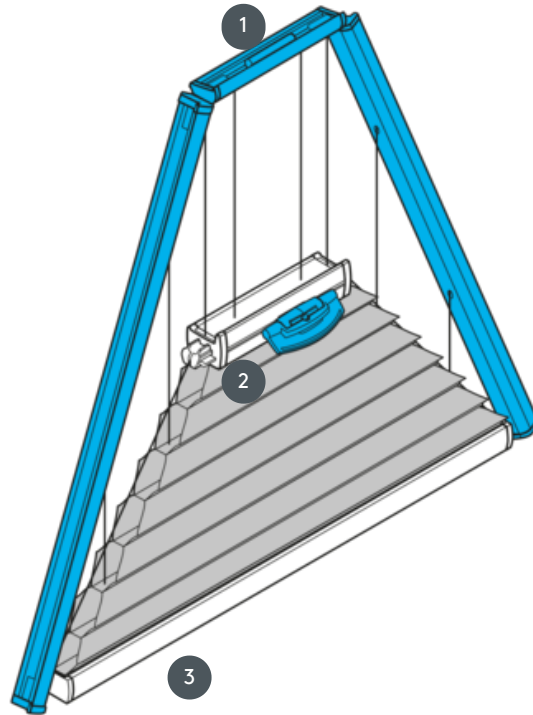

DUETS

DU25PLVDR2

Tense triangle ceiling system horizontally or at an angle with handle control. The system can also be mounted upside down, i.e. the curtain closes from top to bottom.

- 1 Fixed top rail (approx. 11.6 cm)
- 2 operable center rail with plastic handle FLEX
- 3 Lower rail (fixed)

mounting type

either bolted or with mounting profile

min./max. mass

min. width 15 cm/max. width 150 cm

min. height 10 cm/max. height 260 cm

waiver

Control rail with plastic handle (Flex)

fabric color