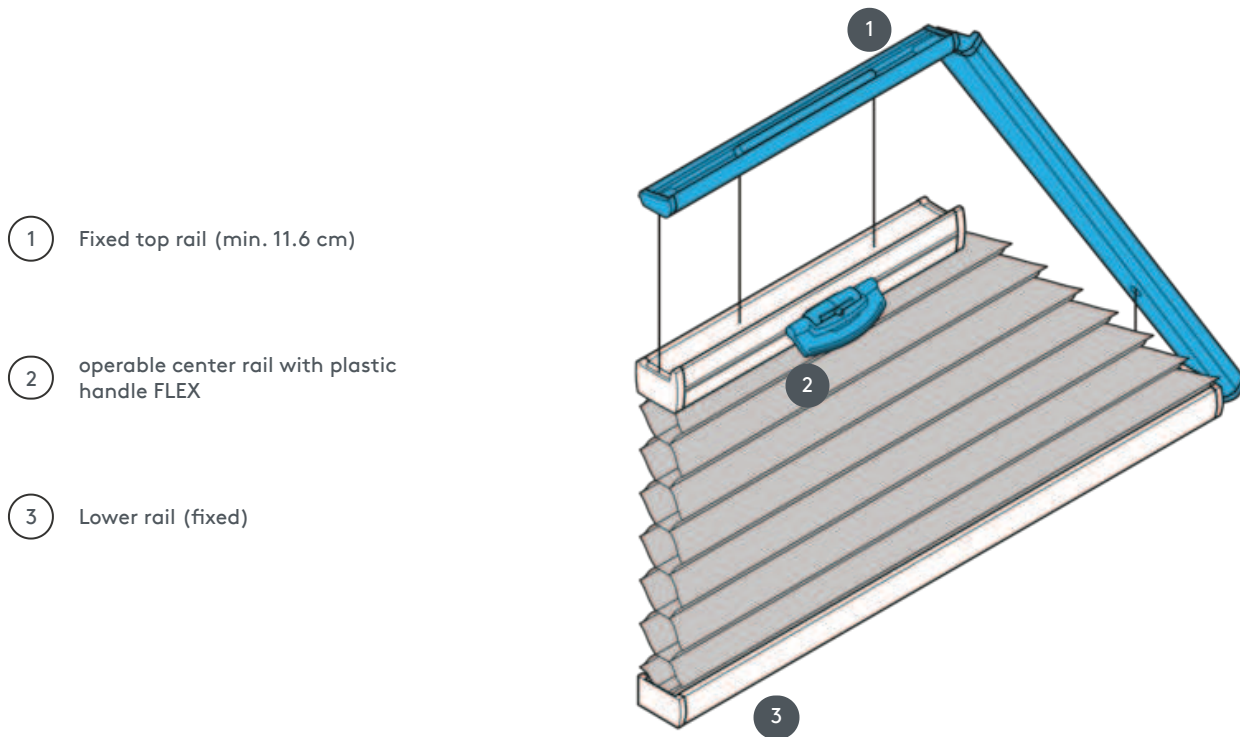

DUETS

DU25PLVT1

Strapped trapezoidal ceiling system horizontally or at an angle with handle operation. The system can also be mounted upside down, i.e. the curtain closes from top to bottom.

- 1 Fixed top rail (min. 11.6 cm)
- 2 operable center rail with plastic handle FLEX
- 3 Lower rail (fixed)

mounting type

either bolted or with mounting profile

min./max. mass

min. width 15 cm/max. width 150 cm

min. height 10 cm/max. height 260 cm

waiver

Control rail with plastic handle (Flex)

fabric color