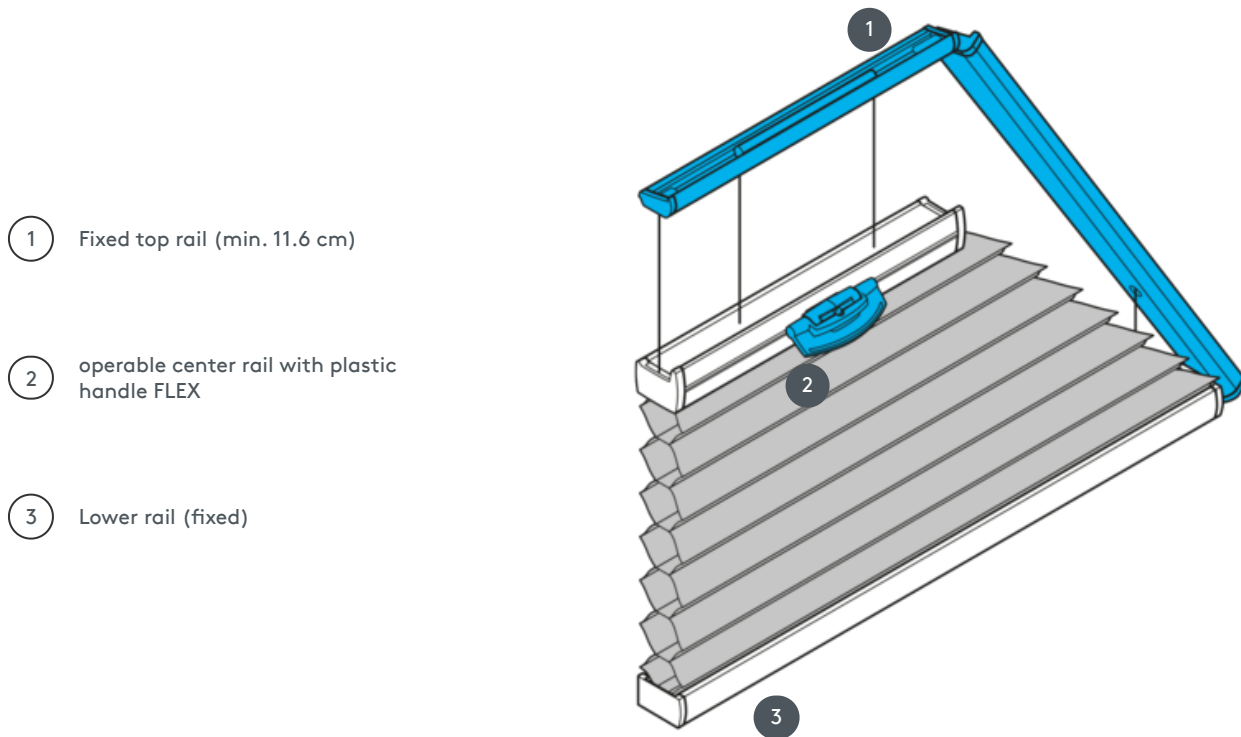

## DU25PLVT1

Strapped trapezoidal ceiling system horizontally or at an angle with handle operation. The system can also be mounted upside down, i.e. the curtain closes from top to bottom.

- 1 Fixed top rail (min. 11.6 cm)
- 2 operable center rail with plastic handle FLEX
- 3 Lower rail (fixed)

### mounting type

either bolted or with mounting profile

### min./max. mass

min. width 15 cm/max. width 150 cm

min. height 10 cm/max. height 260 cm