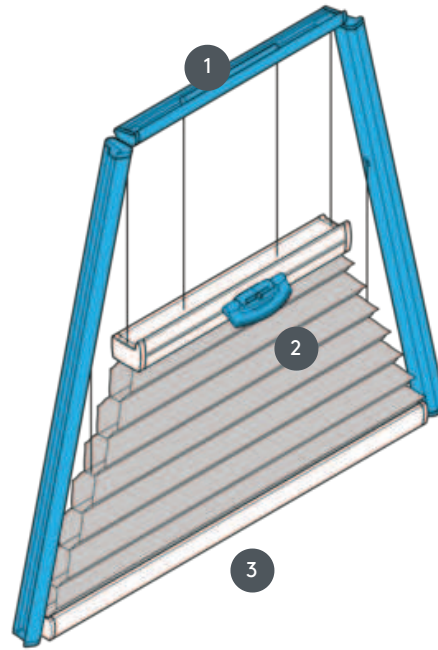

## DU25PLVT2

Strapped trapezoidal ceiling system horizontally or at an angle with handle operation. The system can also be mounted upside down, i.e. the curtain closes from top to bottom.

- 1 Fixed top rail (min. 11.6 cm)
- 2 operable center rail with plastic handle FLEX
- 3 Lower rail (fixed)

### mounting type

---

either bolted or with mounting profile

### min./max. mass

---

min. width 15 cm/max. width 150 cm

min. height 10 cm/max. height 260 cm

### waiver

---

Control rail with plastic handle (Flex)