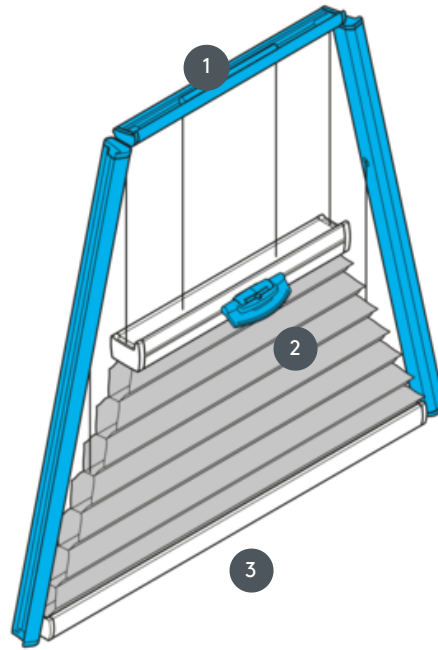

DUETS

DU25PLVT2

Strapped trapezoidal ceiling system horizontally or at an angle with handle operation. The system can also be mounted upside down, i.e. the curtain closes from top to bottom.

- 1 Fixed top rail (min. 11.6 cm)
- 2 operable center rail with plastic handle FLEX
- 3 Lower rail (fixed)

mounting type

either bolted or with mounting profile

min./max. mass

min. width 15 cm/max. width 150 cm

min. height 10 cm/max. height 260 cm

waiver

Control rail with plastic handle (Flex)

fabric color