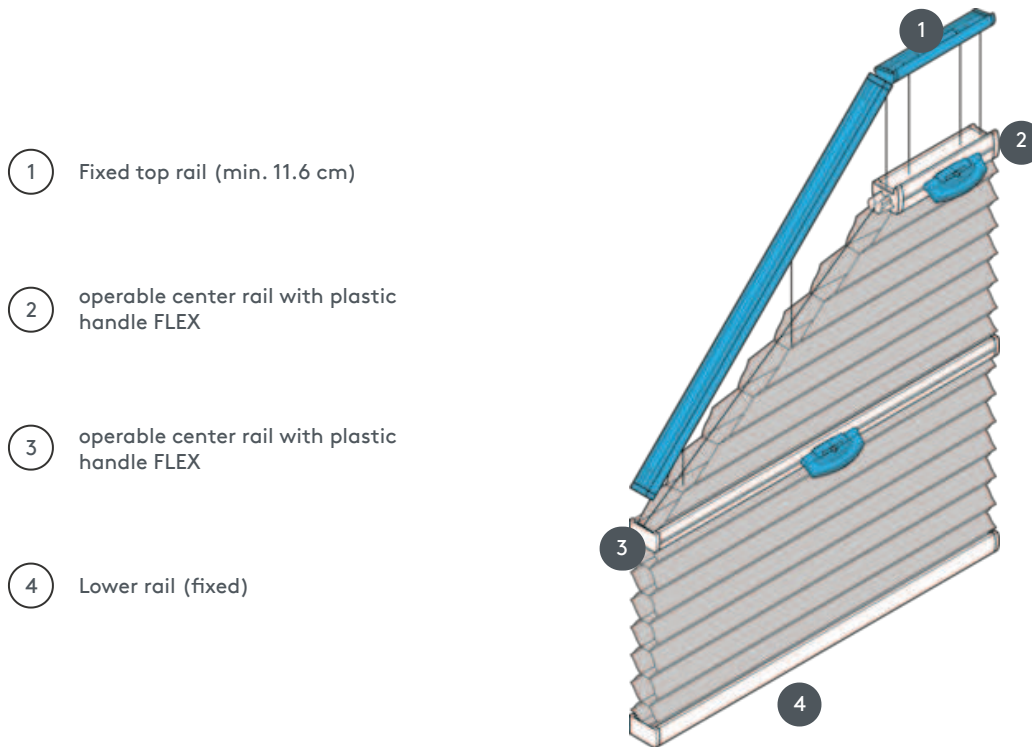

DUETS

DU25PLV5

Duets, braced with two moving operating rails.

- 1 Fixed top rail (min. 11.6 cm)
- 2 operable center rail with plastic handle FLEX
- 3 operable center rail with plastic handle FLEX
- 4 Lower rail (fixed)

mounting type

either bolted or with mounting profile

min./max. mass

min. width 40 cm/max. width 100 cm
min. height 30 cm/max. height 260 cm

waiter

Is done with the operating handle - if not reachable by hand, by means of a sliding bar (to be ordered separately)