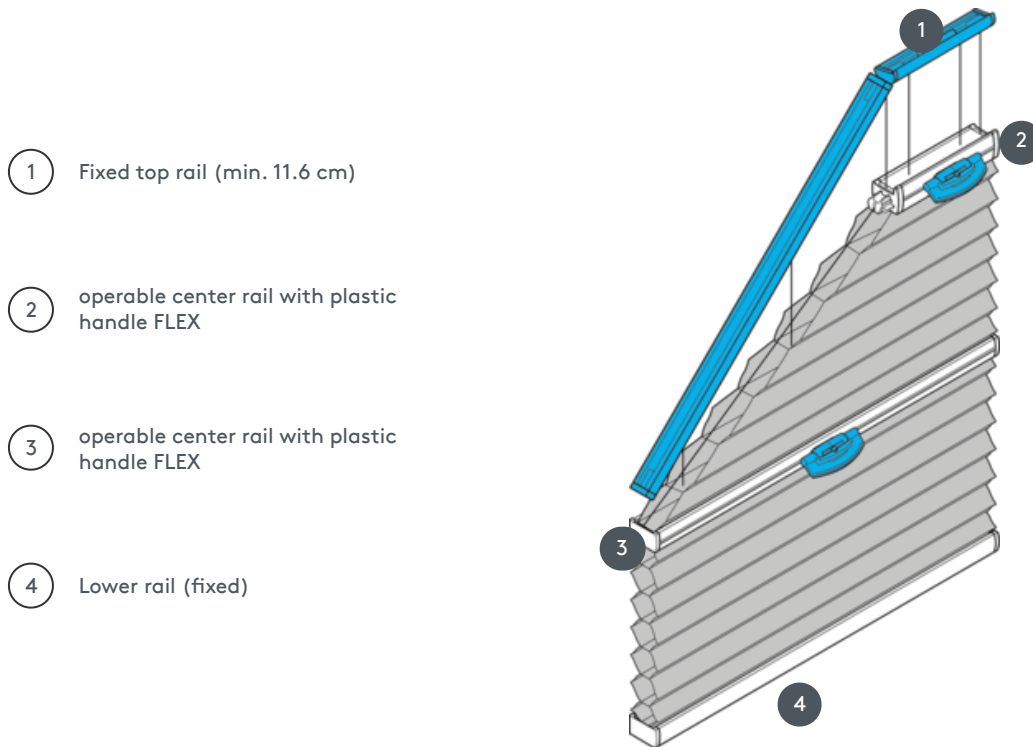

DUETS

DU25PLV5

Duets, braced with two moving operating rails.

1 Fixed top rail (min. 11.6 cm)

2 operable center rail with plastic handle FLEX

3 operable center rail with plastic handle FLEX

4 Lower rail (fixed)

mounting type

either bolted or with mounting profile

min./max. mass

min. width 40 cm/max. width 100 cm
min. height 30 cm/max. height 260 cm

waiter

Is done with the operating handle - if not reachable by hand, by means of a sliding bar (to be ordered separately)