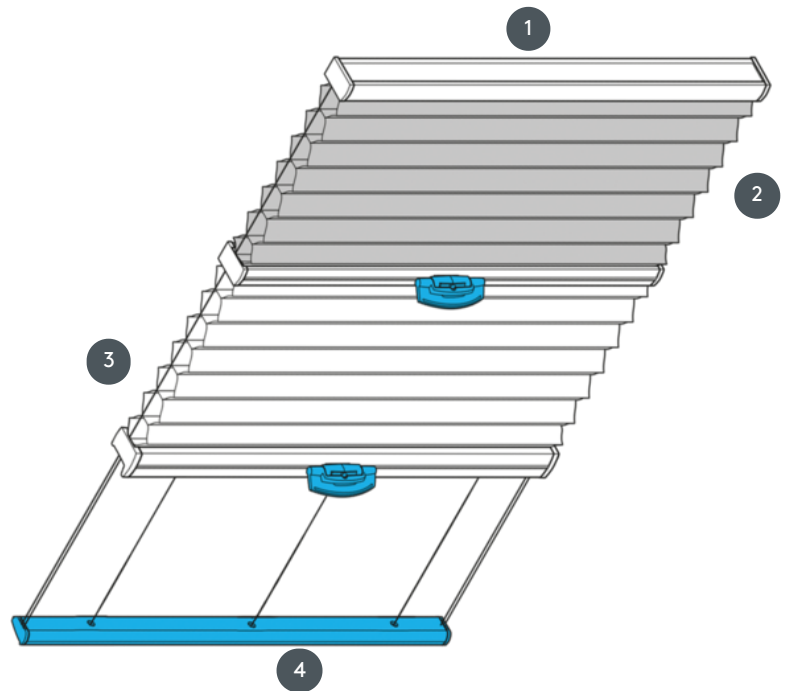

## DU25PLVTN

Duets, braced with two movable operating rails and day/night hanging for horizontal ceiling or for a slope

- 1 Top rail (fixed)
- 2 Darkening (night) hanging - no glimpses
- 3 Transparent (day) hanging - view outside possible
- 4 Lower rail (fixed)

### mounting type

either bolted or with mounting profile

### min./max. mass

min. width 25 cm/max. width 150 cm

min. height 10 cm/max. height 350 cm

### waiver

by means of a plastic handle on the operating rail

A moving bar is suitable for higher systems