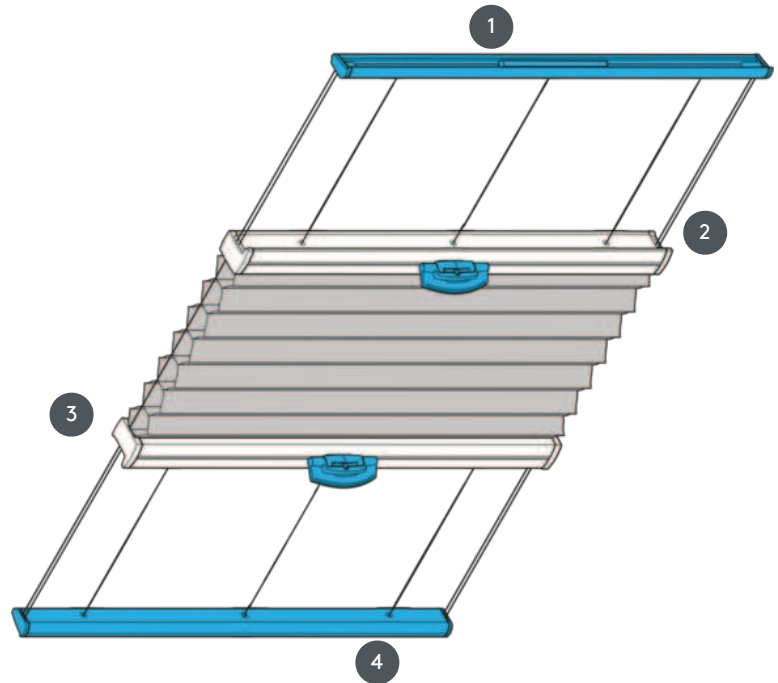

DUETS

DU25PLVOU

Duets, braced with two movable operating rails for horizontal ceiling installation or for an angle.

1 Top rail (fixed)

2 operable center rail with plastic handle FLEX

3 operable center rail with plastic handle FLEX

4 Lower rail (fixed)

mounting type

either bolted or with mounting profile

min./max. mass

min. width 15 cm/max. width 130 cm

min. height 10 cm/max. height 300 cm

waiver

by means of a plastic handle on the operating rail

A moving bar is suitable for higher systems

fabric color

according to the latest collection