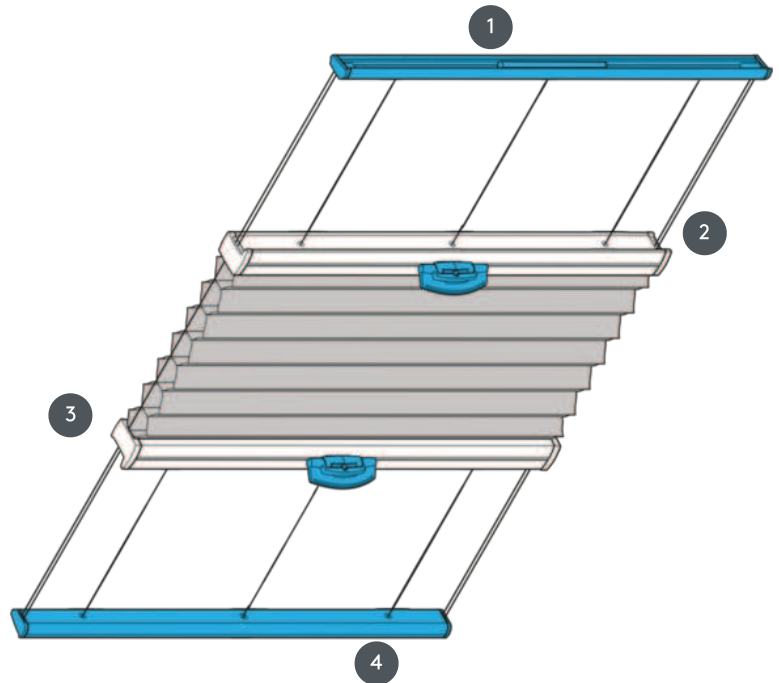

DUETS

DU25PLVOU

Duets, braced with two movable operating rails for horizontal ceiling installation or for an angle.

1 Top rail (fixed)

2 operable center rail with plastic handle FLEX

3 operable center rail with plastic handle FLEX

4 Lower rail (fixed)

mounting type

either bolted or with mounting profile

min./max. mass

min. width 15 cm/max. width 130 cm

min. height 10 cm/max. height 300 cm

waiver

by means of a plastic handle on the operating rail

A moving bar is suitable for higher systems

fabric color

according to the latest collection