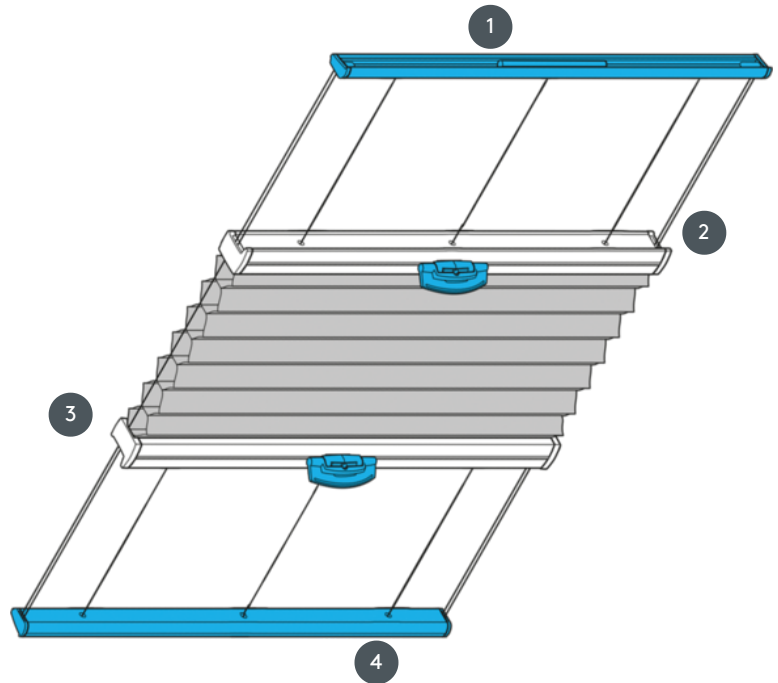

## DU25PLVOU

Duets, braced with two movable operating rails for horizontal ceiling installation or for an angle.

1 Top rail (fixed)

2 operable center rail with plastic handle FLEX

3 operable center rail with plastic handle FLEX

4 Lower rail (fixed)

### mounting type

either bolted or with mounting profile

### min./max. mass

min. width 15 cm/max. width 130 cm

min. height 10 cm/max. height 300 cm