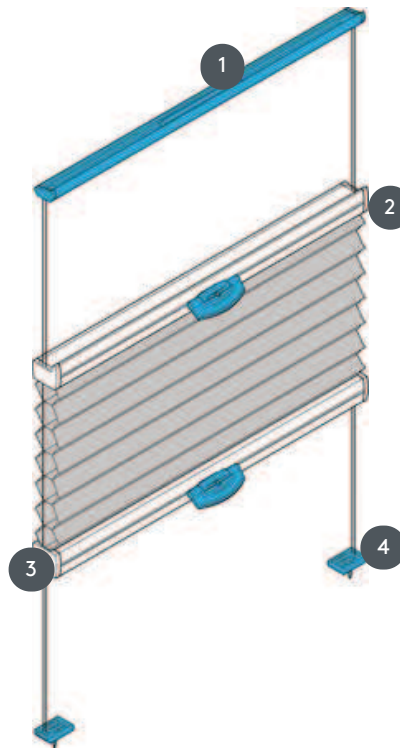

DUETS

DU25DVOU

Duets DVOU for roof windows with tension wires and two handle strips. The system can also be mounted upside down, i.e. the curtain closes from top to bottom.

1 Top rail (fixed)

2 Center rail (operable) with plastic handle FLEX

3 Center rail (operable) with plastic handle FLEX

4 tension wire

mounting type

screwed

min./max. mass

min. width 15 cm/max.
width 120 cm

min. height 10 cm/max.
height 150 cm

max. area 1.8 m²

waiver

Control rail with plastic
handle (Flex)

fabric color

according to the latest
collection