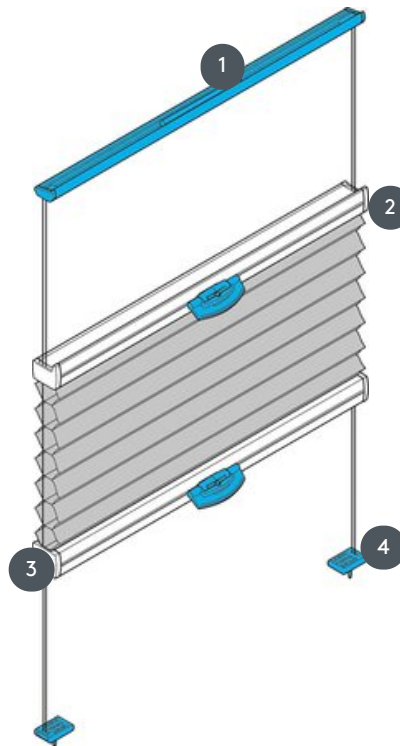

## DU25DVOU

Duets DVOU for roof windows with tension wires and two handle strips. The system can also be mounted upside down, i.e. the curtain closes from top to bottom.

1 Top rail (fixed)

2 Center rail (operable) with plastic handle FLEX

3 Center rail (operable) with plastic handle FLEX

4 tension wire

### mounting type

screwed

### min./max. mass

min. width 15 cm/max.  
width 120 cm

min. height 10 cm/max.  
height 150 cm

max. area 1.8 m<sup>2</sup>