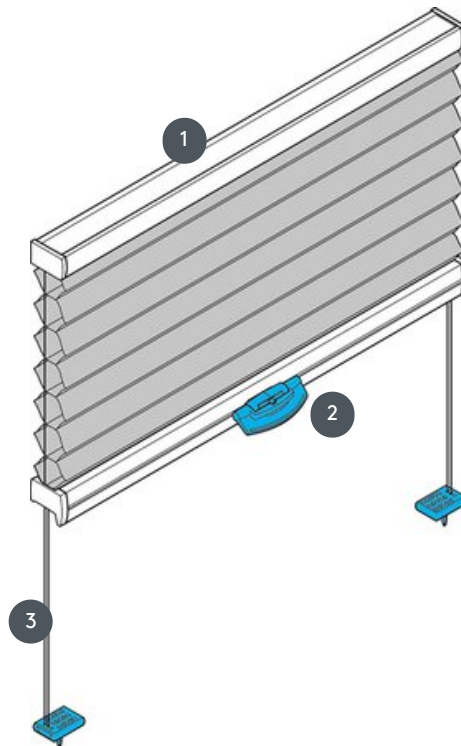

DUETS DU25DV

Duets DV for roof windows with tension wires and a handle strip. The system can also be mounted upside down, i.e. the curtain closes from top to bottom.

- 1 Top rail (fixed)
- 2 FLEX plastic handle
- 3 tension wire

mounting type

screwed

min./max. mass

min. width 15 cm/max.
width 120 cm

min. height 10 cm/max.
height 150 cm

max. area 1.8 m²

waiver

Control rail with plastic
handle (Flex)