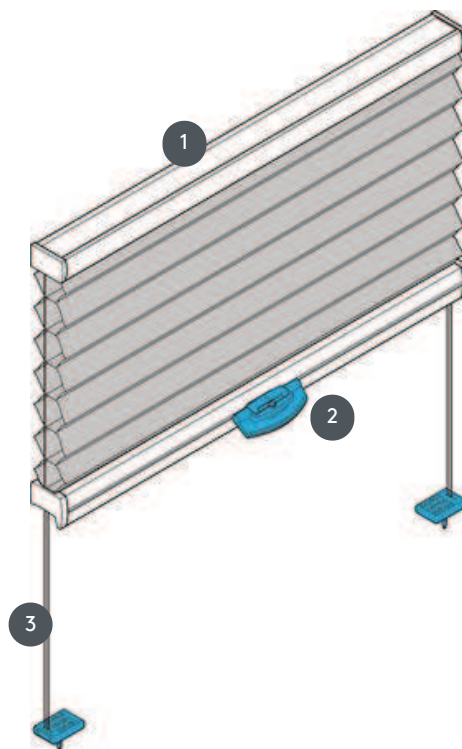

DUETS DU25DV

Duets DV for roof windows with tension wires and a handle strip. The system can also be mounted upside down, i.e. the curtain closes from top to bottom.

- 1 Top rail (fixed)
- 2 FLEX plastic handle
- 3 tension wire

mounting type

screwed

min./max. mass

min. width 15 cm/max.
width 120 cm

min. height 10 cm/max.
height 150 cm

max. area 1.8 m²

waiver

Control rail with plastic
handle (Flex)