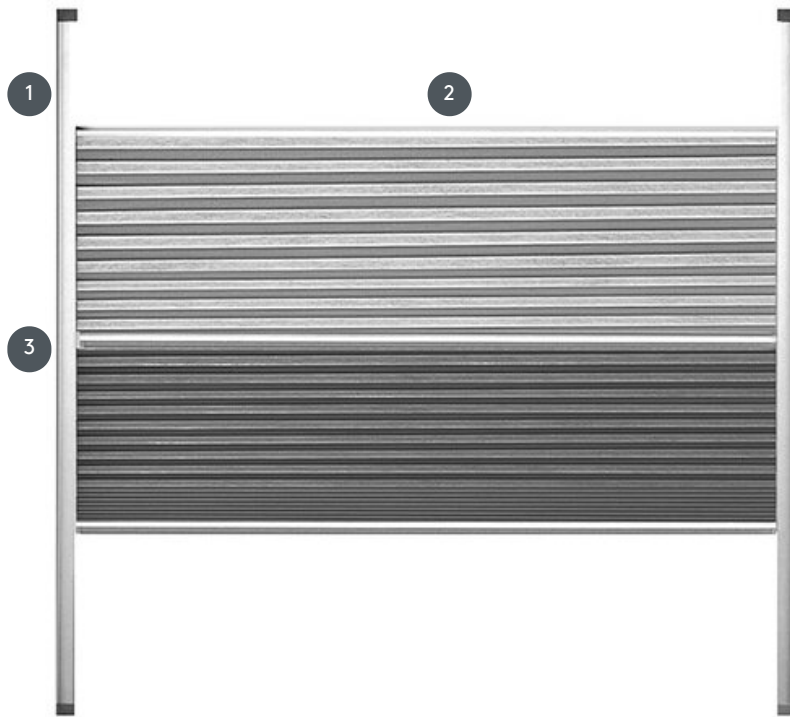

DUETS

DU25SKDUOUTN

“Skylight” duets for skylights with side guide rails, day/night hanging and three handle strips.

- 1 lateral guide rail
- 2 Top rail (operable)
- 3 Central rail (operable)

Mounting type

on the skylight

min./max. dimensions

min. width 30 cm/max.
width 80 cm

min. height 30 cm/max.
height 150 cm

max. area 1.2 m²

Operation

using grip strips or top and
bottom rails
For higher windows with
control rod