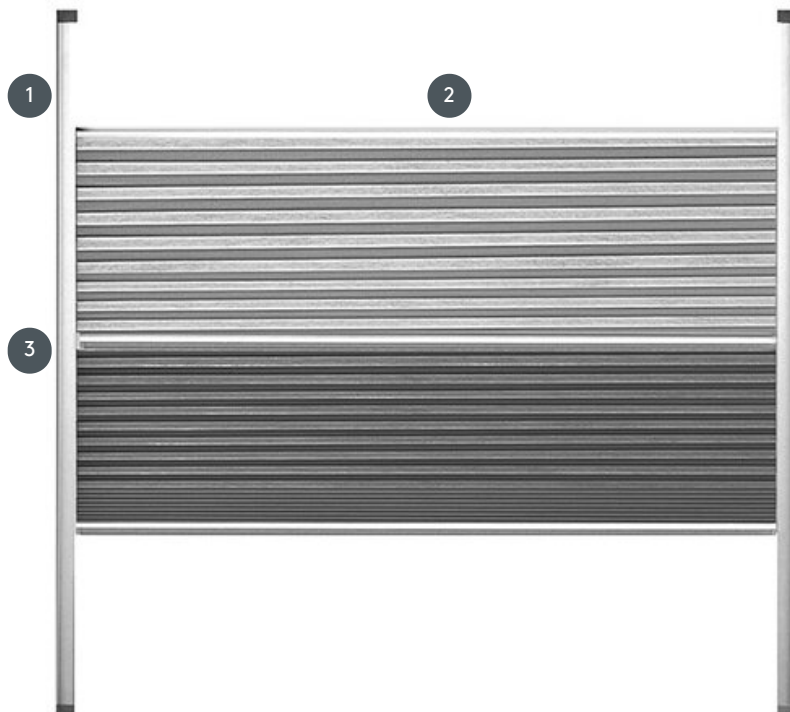

DUETS

DU25SKDUOUTN

“Skylight” duets for skylights with side guide rails, day/night hanging and three handle strips.

- 1 lateral guide rail
- 2 Top rail (operable)
- 3 Central rail (operable)

mounting type

on the skylight

min./max. mass

min. width 30 cm/max.
width 80 cm

min. height 30 cm/max.
height 150 cm

max. area 1.2 m²

waiver

using grip strips or top and
bottom rails
For higher windows with
control rod

fabric color