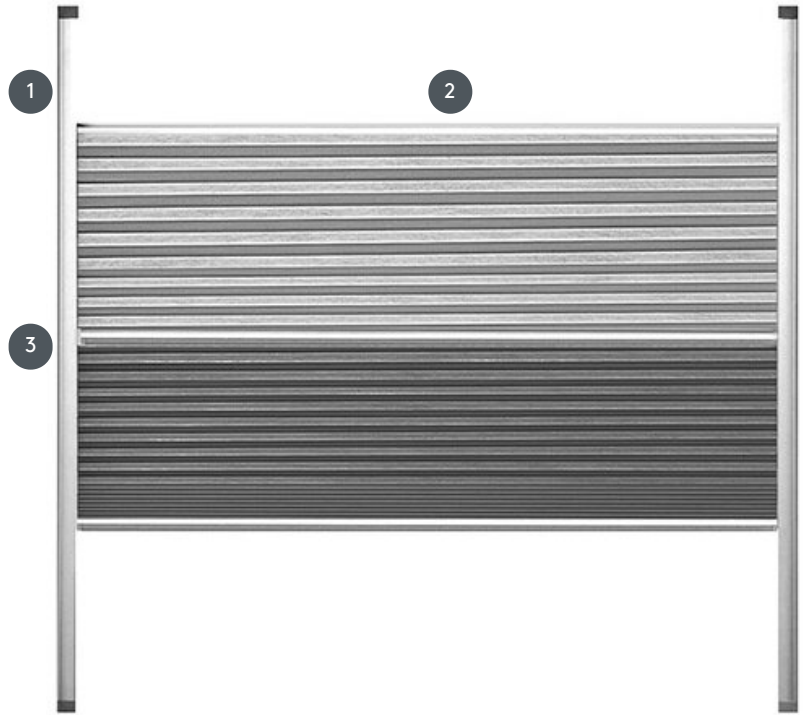

DUETS

DU25SKDUOUTN

“Skylight” duets for skylights with side guide rails, day/night hanging and three handle strips.

- 1 lateral guide rail
- 2 Top rail (operable)
- 3 Central rail (operable)

mounting type

on the skylight

min./max. mass

min. width 30 cm/max.
width 80 cm

min. height 30 cm/max.
height 150 cm

max. area 1.2 m²

waiver

using grip strips or top and
bottom rails
For higher windows with
control rod

fabric color