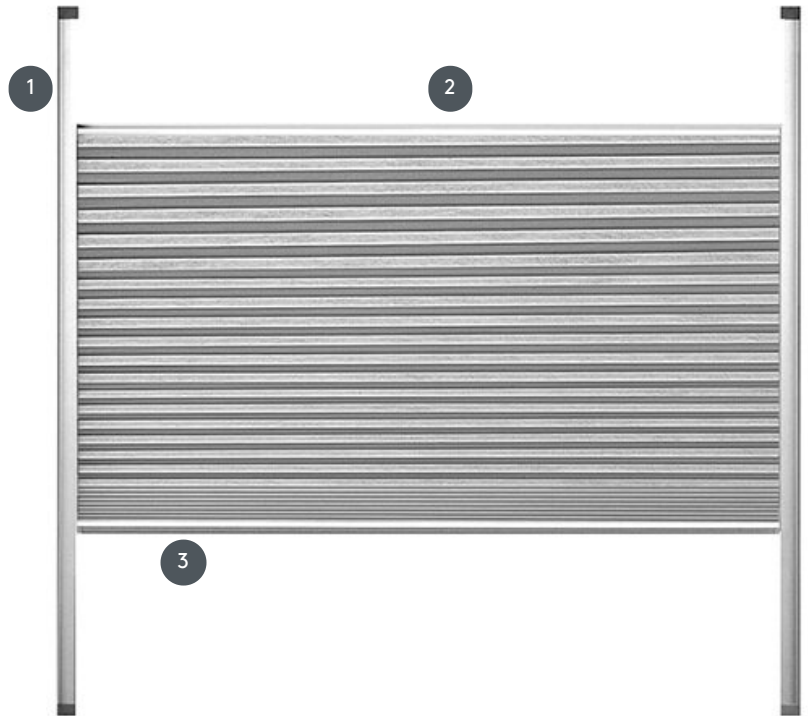

DUETS

DU25SKDUOU

“Skylight” duets for skylights with side guide rails and two handle strips.

- 1 lateral guide rail
- 2 Top rail (operable)
- 3 bottom rail (operable)

mounting type

on the skylight (frame depth min. 45 mm)

min./max. dimensions

min. width 30 cm/max. width 150 cm

min. height 30 cm/max. height 150 cm

max. area 2,2 m²

waiver

using grip strips or top and bottom rails
For higher windows with control rod

fabric color