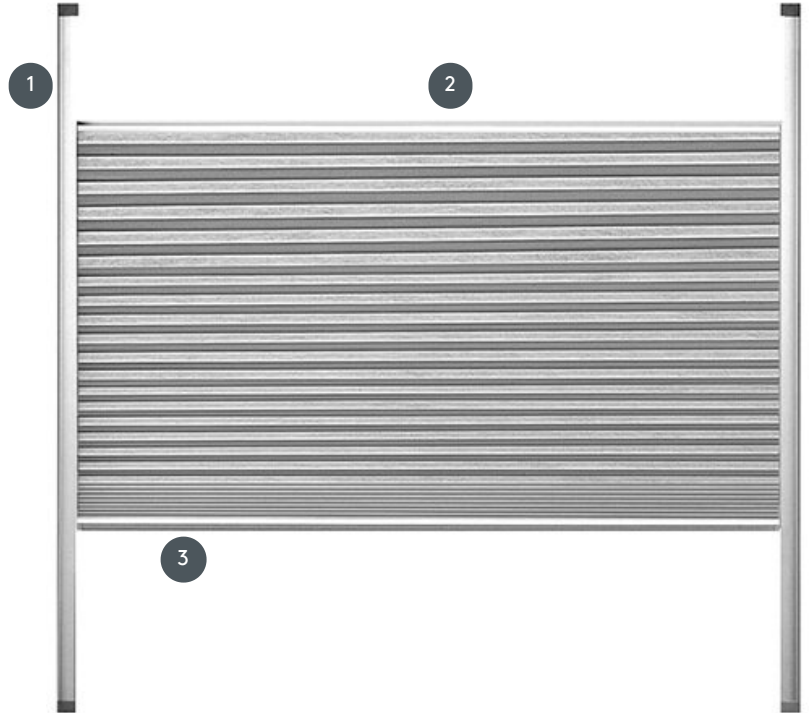

DUETS

DU25SKDUOU

“Skylight” duets for skylights with side guide rails and two handle strips.

- 1 lateral guide rail
- 2 Top rail (operable)
- 3 bottom rail (operable)

mounting type

on the skylight (frame depth min. 45 mm)

min./max. dimensions

min. width 30 cm/max. width 150 cm

min. height 30 cm/max. height 150 cm

max. area 2,2 m²

waiver

using grip strips or top and bottom rails
For higher windows with control rod

fabric color