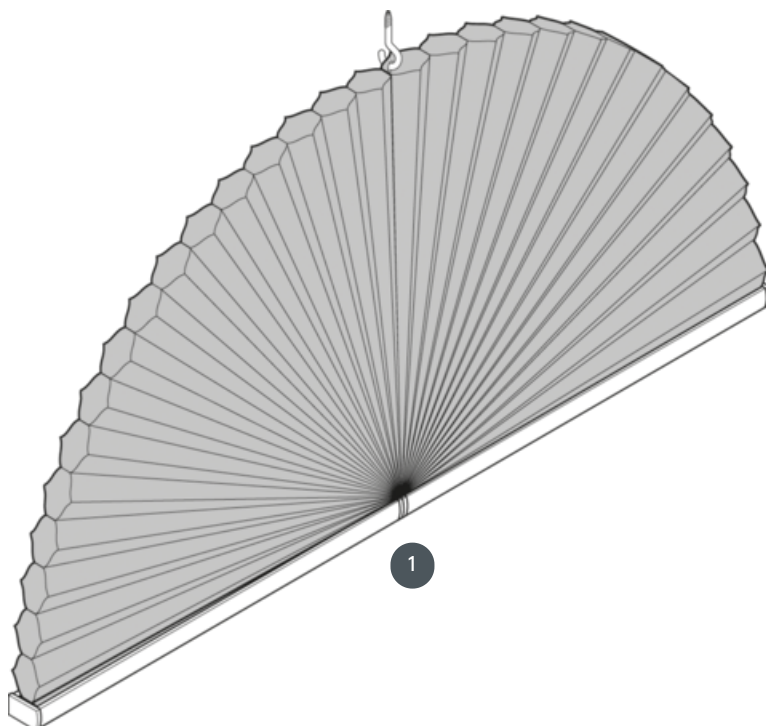

DUETS

DU25SX180

Fixed semicircle system, not operable.

① Fixed rail (not operable)

mounting type

screwed

min./max. mass

min. baseline 15 cm/max.
baseline 120 cm

min. height 15 cm/max.
height 60 cm

max. area 0.8 m²

waiter

not operable

fabric color

according to the latest
collection