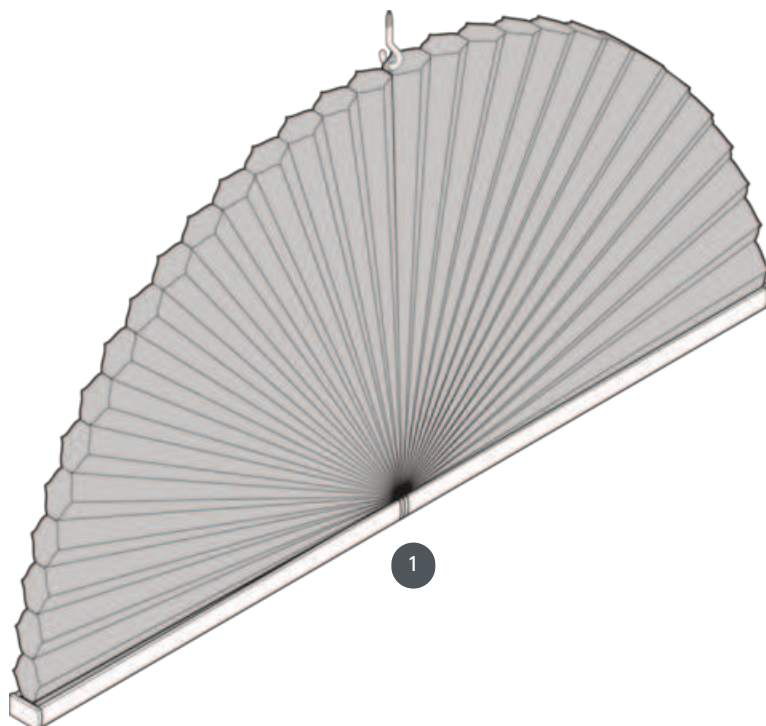

DUETS

DU25SX180

Fixed semicircle system, not operable.

① Fixed rail (not operable)

mounting type

screwed

min./max. mass

min. baseline 15 cm/max.
baseline 120 cm

min. height 15 cm/max.
height 60 cm

max. area 0.8 m²

waiter

not operable

fabric color

according to the latest
collection