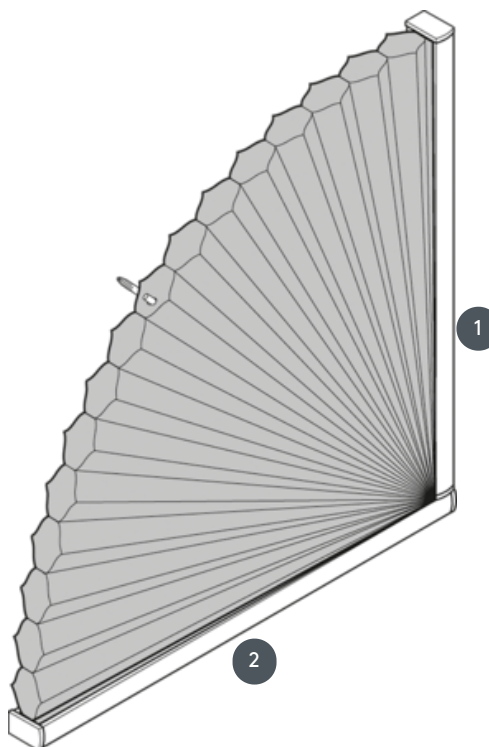

DUETS

DU25SX90

Fixed quarter-circle system, not operable.

1 Fixed rail (not operable)

2 Fixed rail (not operable)

mounting type

screwed

min./max. mass

min. baseline 15 cm/max.
baseline 60 cm

min. height 10 cm/max.
height 60 cm

max. area 0,4 m²

waiter

not operable

fabric color

according to the latest
collection