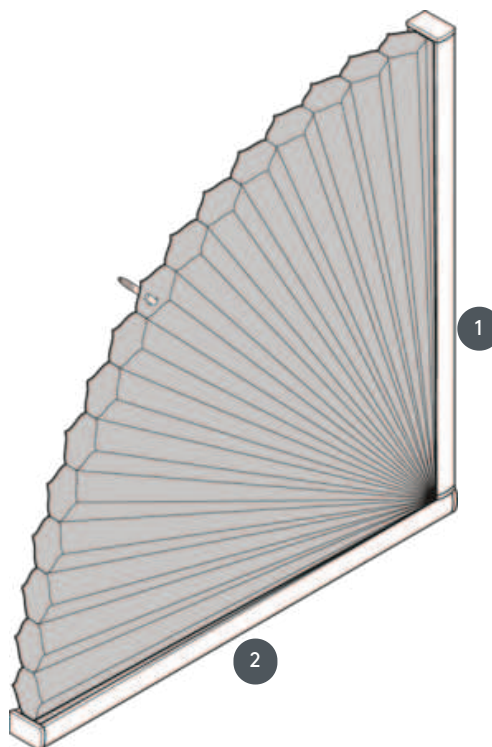

DUETS

DU25SX90

Fixed quarter-circle system, not operable.

1 Fixed rail (not operable)

2 Fixed rail (not operable)

mounting type

screwed

min./max. mass

min. baseline 15 cm/max.
baseline 60 cm

min. height 10 cm/max.
height 60 cm

max. area 0,4 m²

waiter

not operable

fabric color

according to the latest
collection