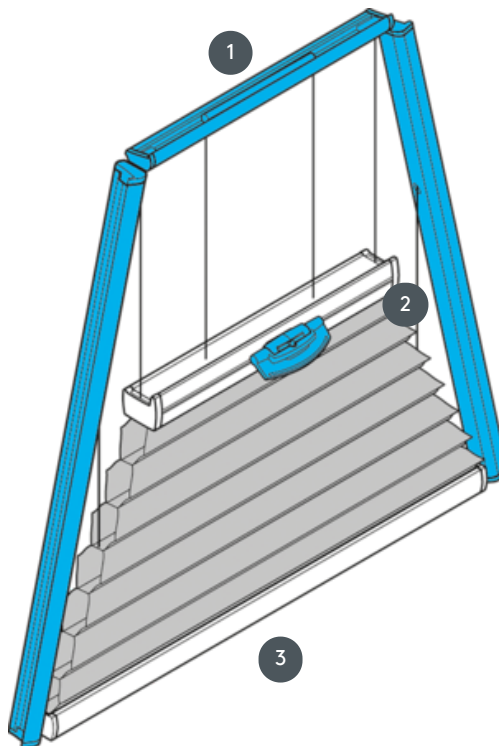

DUETS

DU25SVT2

Braced trapezoidal system with handle control. The system can also be mounted upside down, i.e. the curtain closes from top to bottom.

1 Fixed top rail (min. 11.6 cm)

2 Central rail operable - EOS standard metal handle or FUSION metal handle, FLEX plastic handle on request

3 Fixed bottom rail

mounting type

screwed

min./max. mass

min. baseline 15 cm/max.
baseline 150 cm

min. height 10 cm/max.
height 220 cm

max. area 3 m²

waiver

With a handle on the
central rail

fabric color

according to the latest
collection