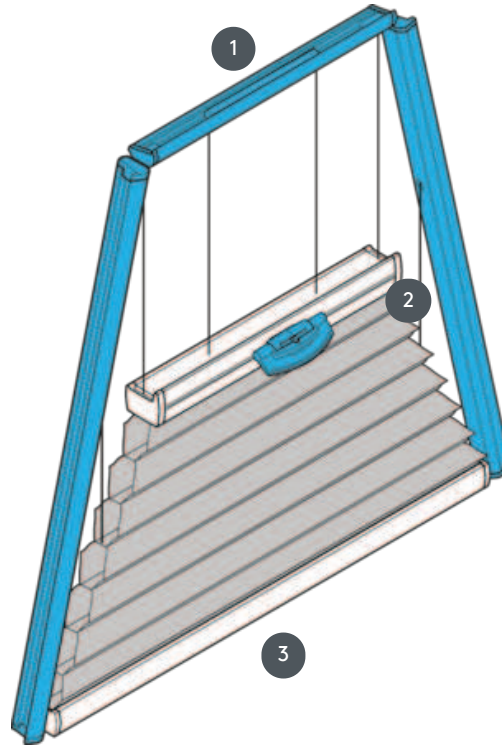

DUETS

DU25SVT2

Braced trapezoidal system with handle control. The system can also be mounted upside down, i.e. the curtain closes from top to bottom.

1 Fixed top rail (min. 11.6 cm)

2 Central rail operable - EOS standard metal handle or FUSION metal handle, FLEX plastic handle on request

3 Fixed bottom rail

mounting type

screwed

min./max. mass

min. baseline 15 cm/max.
baseline 150 cm

min. height 10 cm/max.
height 220 cm

max. area 3 m²

waiver

With a handle on the
central rail

fabric color

according to the latest
collection