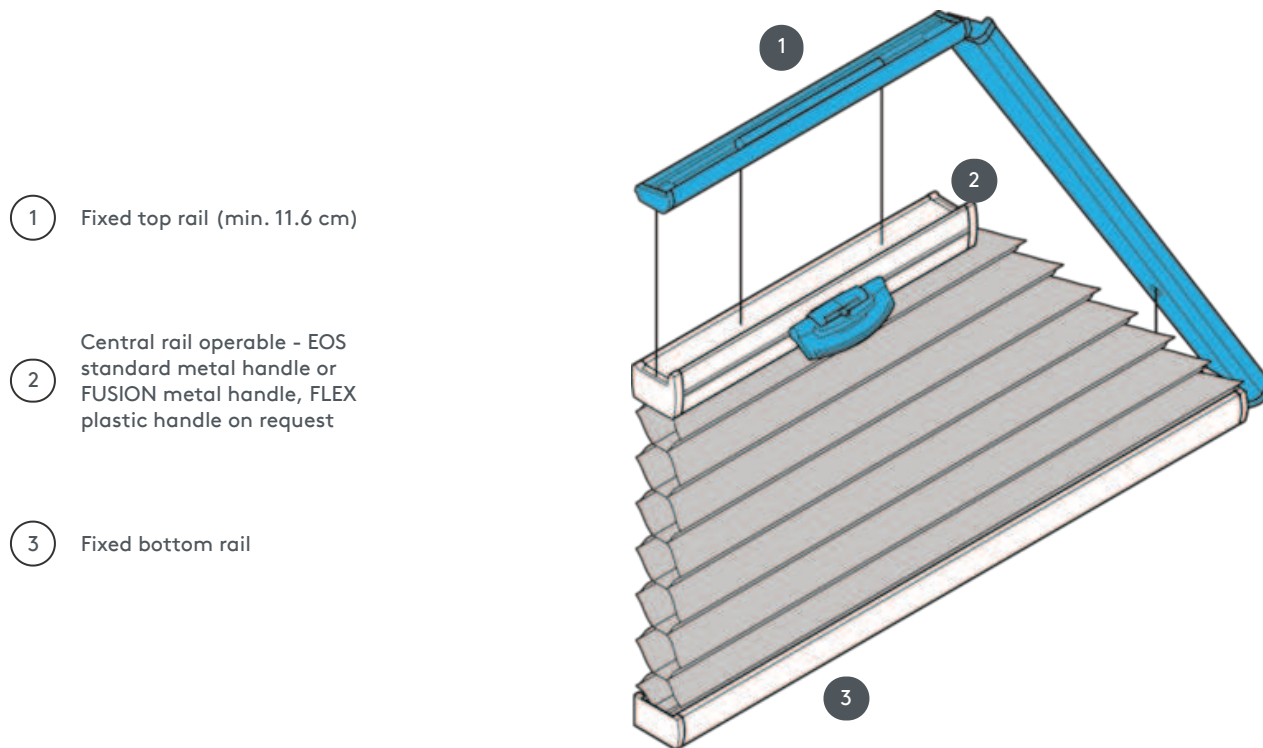

## DU25SVT1

Braced trapezoidal system with handle control. The system can also be mounted upside down, i.e. the curtain closes from top to bottom.

1 Fixed top rail (min. 11.6 cm)

2 Central rail operable - EOS standard metal handle or FUSION metal handle, FLEX plastic handle on request

3 Fixed bottom rail