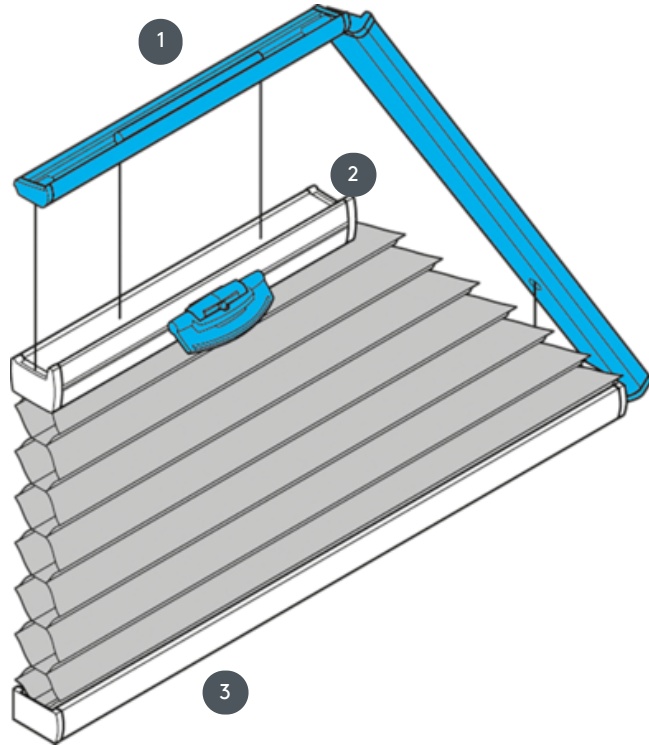

DUETS

DU25SVT1

Braced trapezoidal system with handle control. The system can also be mounted upside down, i.e. the curtain closes from top to bottom.

1 Fixed top rail (min. 11.6 cm)

2 Central rail operable - EOS standard metal handle or FUSION metal handle, FLEX plastic handle on request

3 Fixed bottom rail

mounting type

screwed

min./max. mass

min. baseline 15 cm/max.
baseline 150 cm

min. height 10 cm/max.
height 220 cm

max. area 3 m²

waiver

With a handle on the
central rail

fabric color

according to the latest
collection