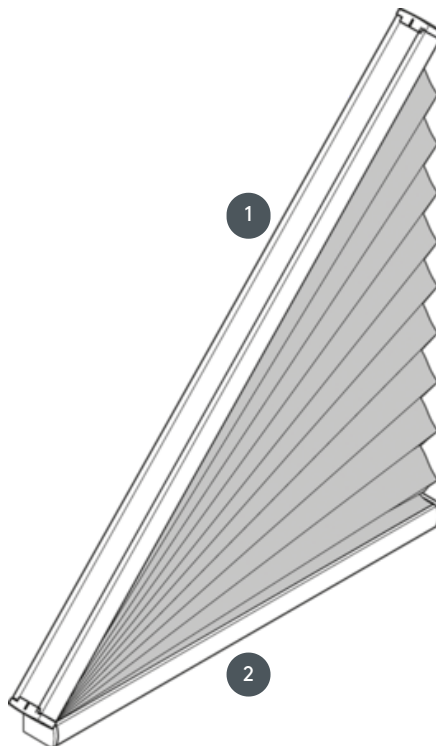

DUETS DU25GX

Complete, fixed triangle system, not operable, also possible upside down!

1 Top rail fix

2 Fixed bottom rail

mounting type

screwed

min./max. mass

min. baseline 20 cm/max.
baseline 200 cm

min. height 10 cm/max.
height 250 cm

max. area 2,2 m²

waiter

not operable

fabric color

according to the latest
collection