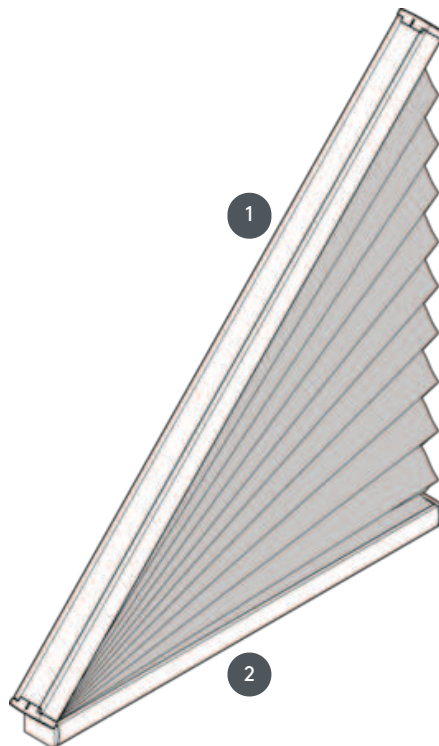

DUETS DU25GX

Complete, fixed triangle system, not operable, also possible upside down!

1 Top rail fix

2 Fixed bottom rail

mounting type

screwed

min./max. mass

min. baseline 20 cm/max.
baseline 200 cm

min. height 10 cm/max.
height 250 cm

max. area 2,2 m²

waiter

not operable

fabric color

according to the latest
collection