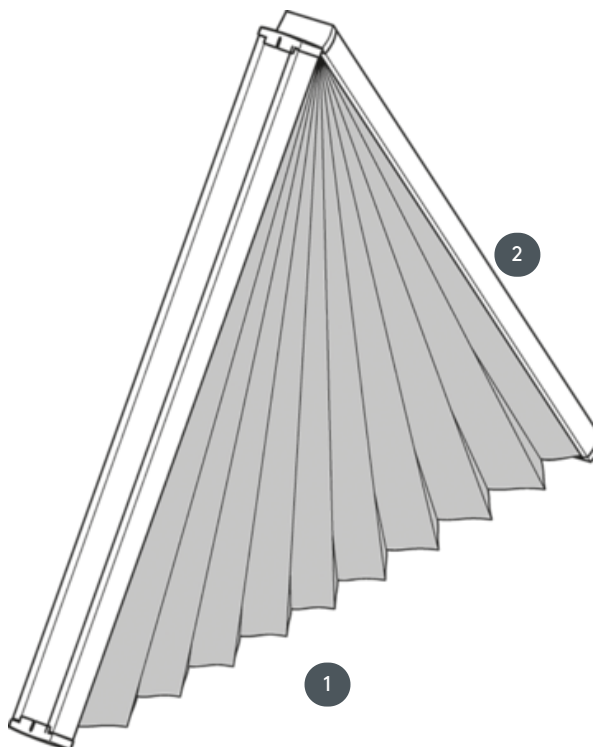

DUETS DU25SXDR

Fixed duets for triangle system.

1 Calculation width

2 Calculation amount

mounting type

screwed

min./max. mass

min. baseline 20 cm/max.
baseline 120 cm

min. height 10 cm/max.
height 120 cm

max. area 2 m²

waiter

not operable

fabric color

according to the latest
collection