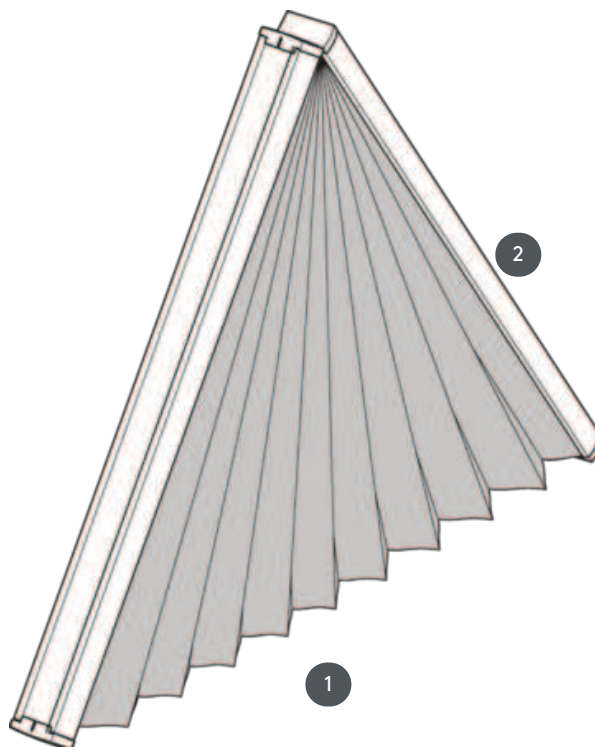

DUETS DU25SXDR

Fixed duets for triangle system.

1 Calculation width

2 Calculation amount

mounting type

screwed

min./max. mass

min. baseline 20 cm/max.
baseline 120 cm

min. height 10 cm/max.
height 120 cm

max. area 2 m²

waiter

not operable

fabric color

according to the latest
collection