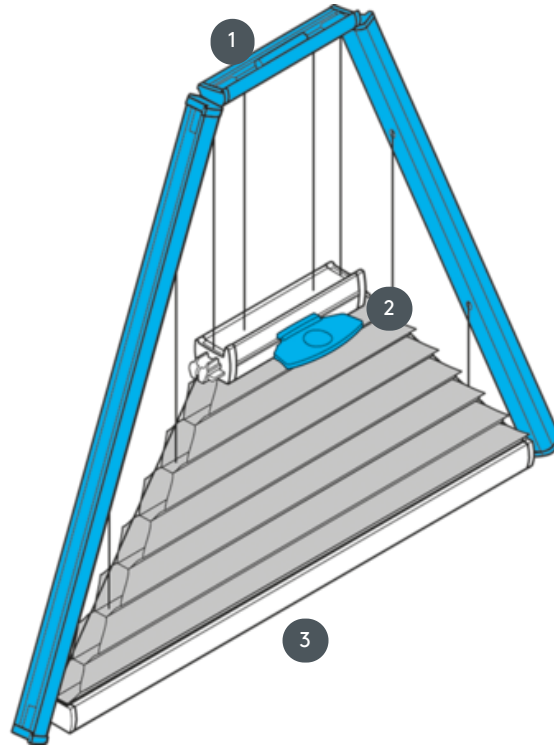

DUETS

DU25SVDR2

Duets with handle control for triangle system. The system can also be mounted upside down.

① Fixed top rail (min. 11.6 cm)

② Central rail operable - EOS standard metal handle or FUSION metal handle, FLEX plastic handle on request

③ Fixed bottom rail

mounting type

screwed

min./max. mass

min. baseline 15 cm/max.
baseline 160 cm

min. height 10 cm/max.
height 220 cm

max. area 2,2 m²

waiver

by means of handles on the
sliding rails

fabric color

according to the latest
collection