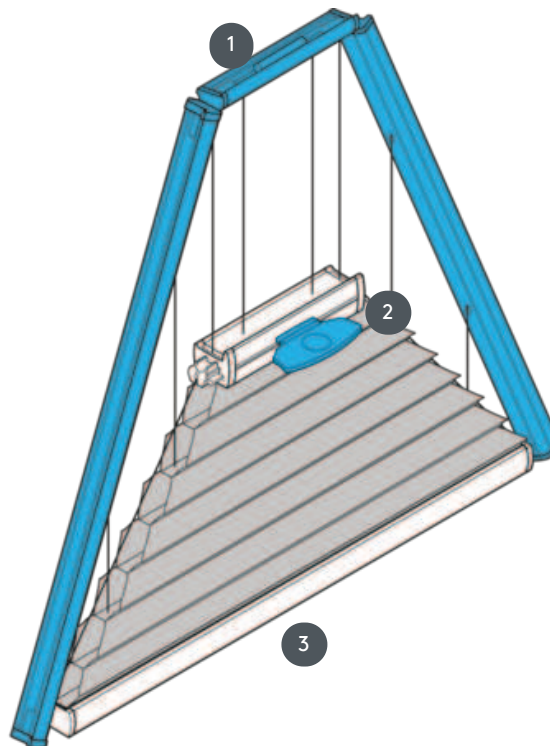

DUETS

DU25SVDR2

Duets with handle control for triangle system. The system can also be mounted upside down.

1 Fixed top rail (min. 11.6 cm)

2 Central rail operable - EOS standard metal handle or FUSION metal handle, FLEX plastic handle on request

3 Fixed bottom rail

mounting type

screwed

min./max. mass

min. baseline 15 cm/max.
baseline 160 cm

min. height 10 cm/max.
height 220 cm

max. area 2,2 m²

waiter

by means of handles on the
sliding rails

fabric color

according to the latest
collection