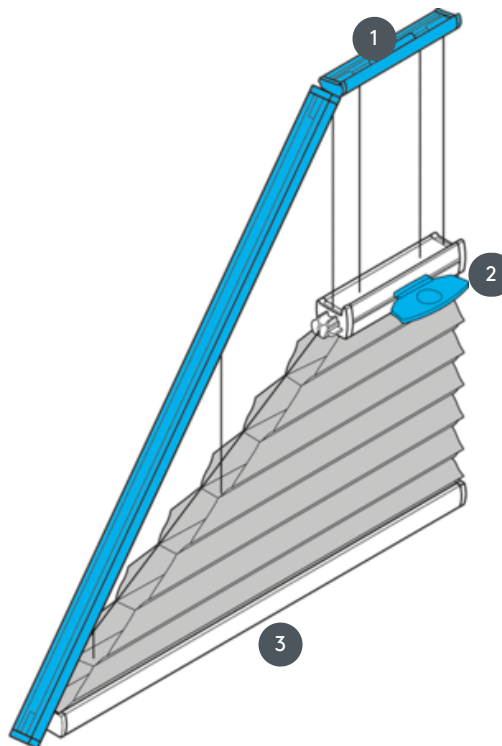

DUETS

DU25SVDR1

Duets with handle control for triangle system. The system can also be mounted upside down.

1 Fixed top rail (min. 11.6 cm)

2 Central rail operable - EOS standard metal handle or FUSION metal handle, FLEX plastic handle on request

3 Fixed bottom rail

mounting type

screwed

min./max. mass

min. baseline 15 cm/max.
baseline 120 cm

min. height 10 cm/max.
height 220 cm

max. area 2 m²

waiver

by means of handles on the
sliding rails

fabric color

according to the latest
collection