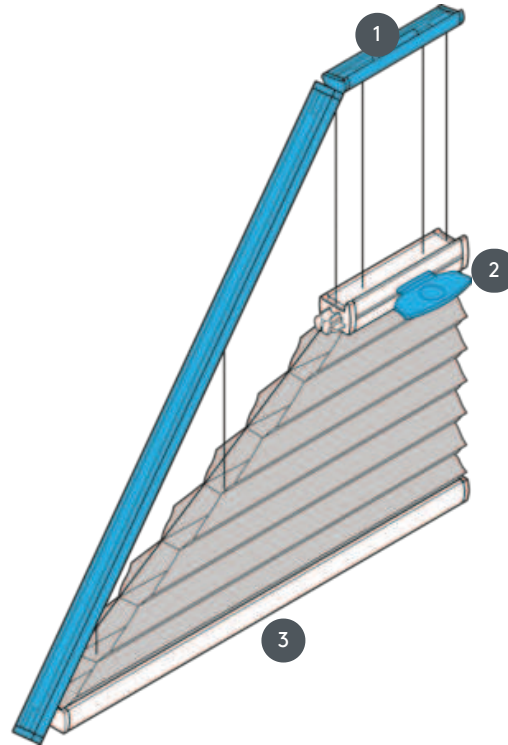

## DU25SVDR1

Duets with handle control for triangle system. The system can also be mounted upside down.

① Fixed top rail (min. 11.6 cm)

② Central rail operable - EOS standard metal handle or FUSION metal handle, FLEX plastic handle on request

③ Fixed bottom rail

### mounting type

screwed

### min./max. mass

min. baseline 15 cm/max. baseline 120 cm

min. height 10 cm/max. height 220 cm

max. area 2 m<sup>2</sup>