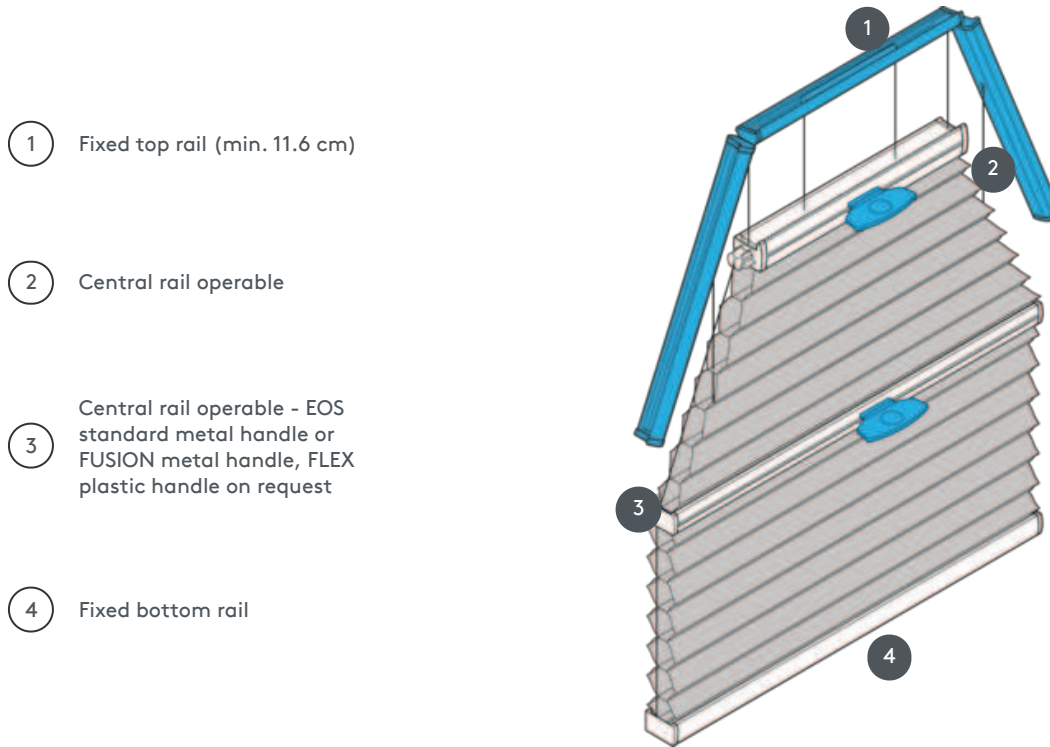

DUETS

DU25SV6

Duets with handle control for hexagon system. The system can also be mounted upside down, i.e. the curtain closes from top to bottom.

1 Fixed top rail (min. 11.6 cm)

2 Central rail operable

3 Central rail operable - EOS standard metal handle or FUSION metal handle, FLEX plastic handle on request

4 Fixed bottom rail

mounting type

screwed

min./max. mass

min. baseline 50 cm/max. baseline 120 cm

min. height 30 cm/max. height 220 cm

max. area 2,2 m²

waiver

by means of handles on the sliding rails

fabric color

according to the latest collection