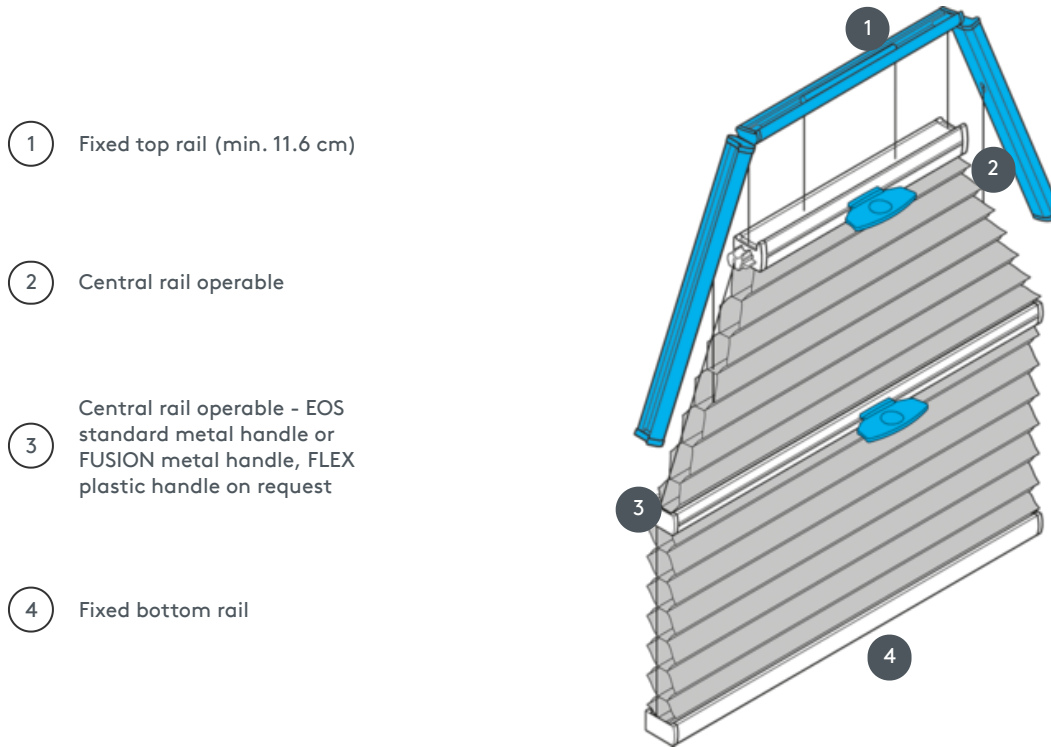

DUETS

DU25SV6

Duets with handle control for hexagon system. The system can also be mounted upside down, i.e. the curtain closes from top to bottom.

1 Fixed top rail (min. 11.6 cm)

2 Central rail operable

3 Central rail operable - EOS standard metal handle or FUSION metal handle, FLEX plastic handle on request

4 Fixed bottom rail

mounting type

screwed

min./max. mass

min. baseline 50 cm/max.
baseline 120 cm

min. height 30 cm/max.
height 220 cm

max. area 2,2 m²

waiver

by means of handles on the
sliding rails

fabric color

according to the latest
collection