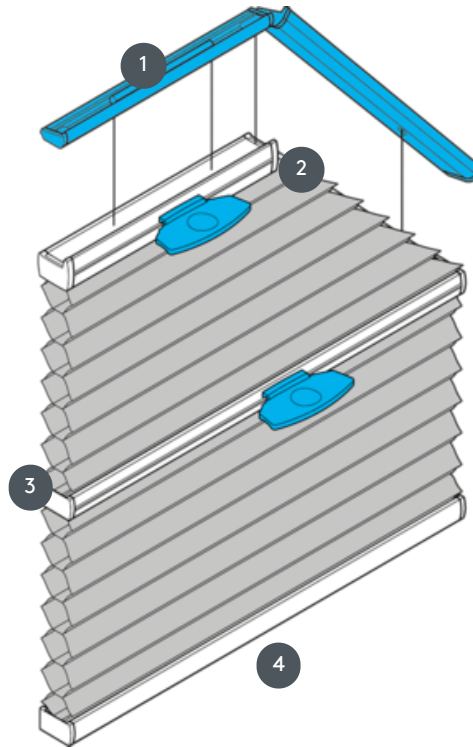

## DU25SV5

Duets with handle control for pentagon system. The system can also be mounted upside down, i.e. the curtain closes from top to bottom.

1 Fixed top rail (min. 11.6 cm)

2 Central rail operable

3 Central rail operable - EOS standard metal handle or FUSION metal handle, FLEX plastic handle on request

4 Lower rail (fixed)

### mounting type

screwed

### min./max. mass

min. baseline 35 cm/max.  
baseline 150 cm

min. height 30 cm/max.  
height 220 cm

max. area 3.3 m<sup>2</sup>