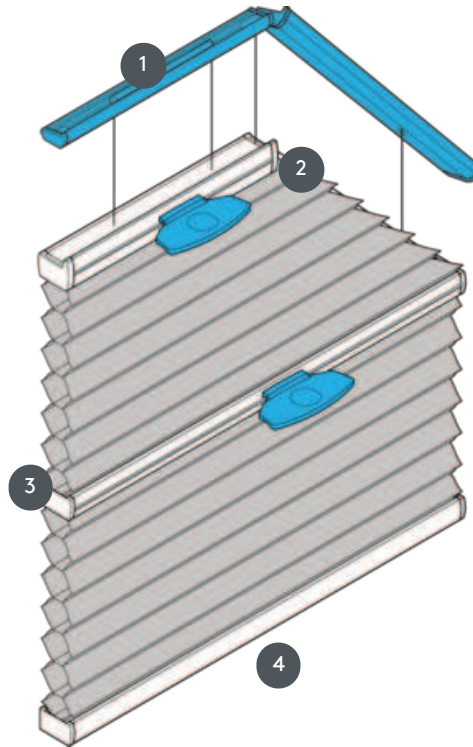

## DU25SV5

Duets with handle control for pentagon system. The system can also be mounted upside down, i.e. the curtain closes from top to bottom.

1 Fixed top rail (min. 11.6 cm)

2 Central rail operable

3 Central rail operable - EOS standard metal handle or FUSION metal handle, FLEX plastic handle on request

4 Lower rail (fixed)

### mounting type

screwed