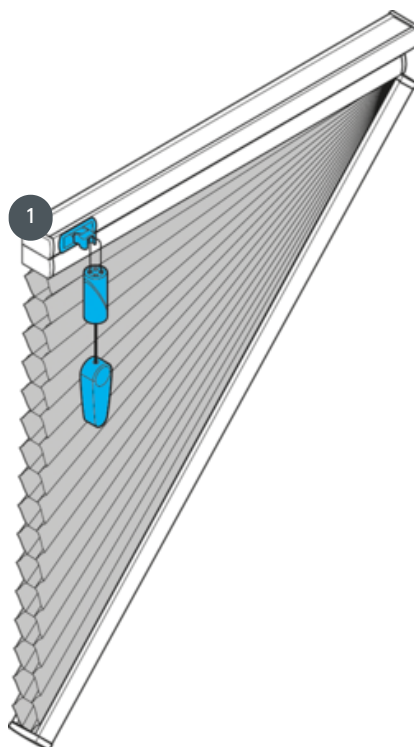

DUETS

DU25GFSU

Duets type GFSU, free-hanging with string control. The curtain can be lowered down to the angle. Tilt angle 1-60°. Without a cord brake, only possible at an angle of inclination of 51-60°!

1 cord brake

rassemblement

screwed

min./max. mass

min. slope 40 cm/max.
slope 220 cm

min. height 10 cm/max.
height 260 cm

max. inclination 60°

max. area 5 m²

waiter

using a drawstring with
cord brake (always
operated at the highest
window height)

fabric color

according to the latest
collection