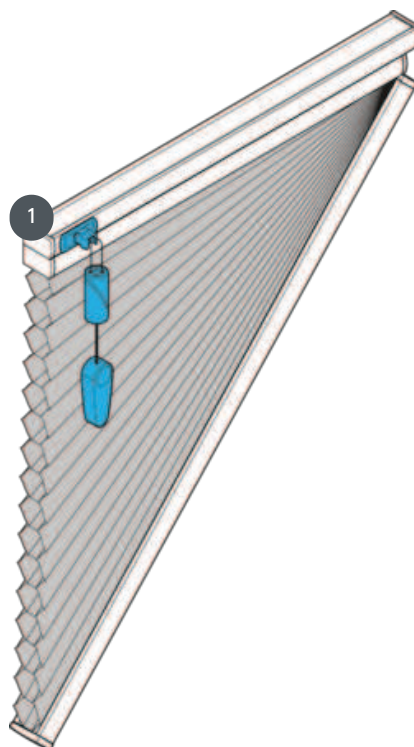

DUETS DU25GFSU

Duets type GFSU, free-hanging with string control. The curtain can be lowered down to the angle. Tilt angle 1-60°. Without a cord brake, only possible at an angle of inclination of 51-60°!

1 cord brake

rassemblement

screwed

min./max. mass

min. slope 40 cm/max.
slope 220 cm

min. height 10 cm/max.
height 260 cm

max. inclination 60°

max. area 5 m²

waiter

using a drawstring with
cord brake (always
operated at the highest
window height)

fabric color

according to the latest
collection