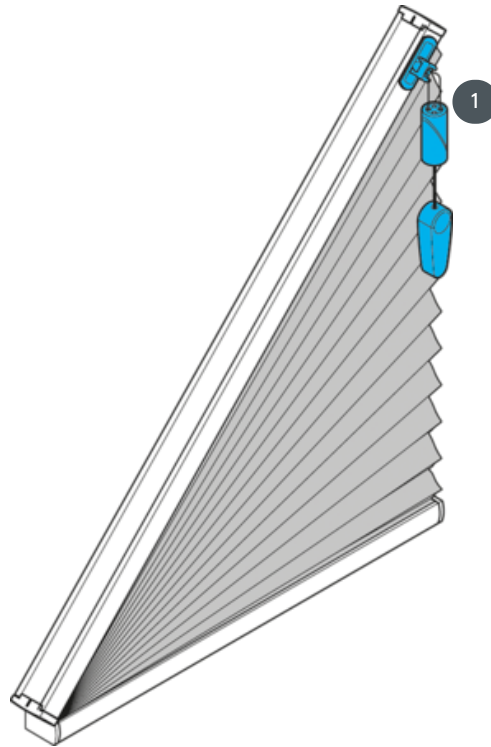

DUETS

DU25GFSO

Duets type GFSO, free-hanging with string control. The curtain can be raised up to the angle. Tilt angle 1-60°. Without a cord brake, only possible at an angle of inclination of 51-60°!

1 cord brake

mounting type

screwed

min./max. mass

min. slope 40 cm/max.
slope 210 cm
min. height 10 cm/max.
height 200 cm
max. inclination 60°
max. area 4.6 m²

waiter

up to an angle of
inclination of 50° due to
drawstring with cord brake

From an angle of
inclination of 51-60° due to
drawstring without cord
brake (height lock with
cord winder)

It is always operated at the
highest window height

fabric color

according to the latest
collection