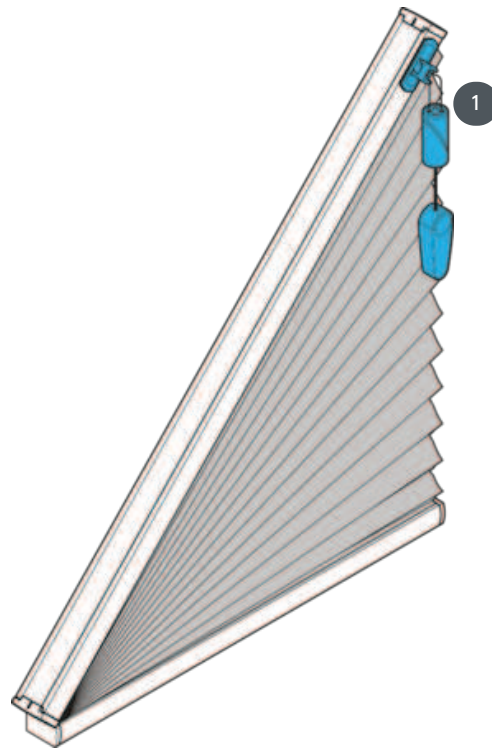

DUETS

DU25GFSO

Duets type GFSO, free-hanging with string control. The curtain can be raised up to the angle. Tilt angle 1-60°. Without a cord brake, only possible at an angle of inclination of 51-60°!

1 cord brake

mounting type

screwed

min./max. mass

min. slope 40 cm/max.
slope 210 cm
min. height 10 cm/max.
height 200 cm
max. inclination 60°
max. area 4.6 m²

waiter

up to an angle of
inclination of 50° due to
drawstring with cord brake

From an angle of
inclination of 51-60° due to
drawstring without cord
brake (height lock with
cord winder)

It is always operated at the
highest window height

fabric color

according to the latest
collection