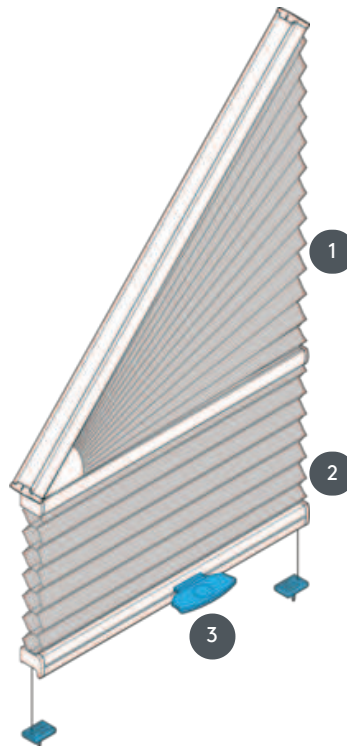

DUETS

DU25GV1

Duette type GV1 braced with handle control. Can be mounted upside down. The curtain can only be used in a straight area - upper triangle fixed! Inclination angle 5-50°!

- 1 Fixed triangle
- 2 operable area
- 3 EOS standard metal handle or FUSION metal handle, FLEX plastic handle on request

mounting type

screwed

min./max. mass

min. slope 30 cm/max.
slope 140 cm

min. height 30 cm/max.
height 230 cm

max. inclination 50°

max. area 2.5 m²

waiver

by means of the control
handle on the sliding lower
bar

fabric color

according to the latest
collection