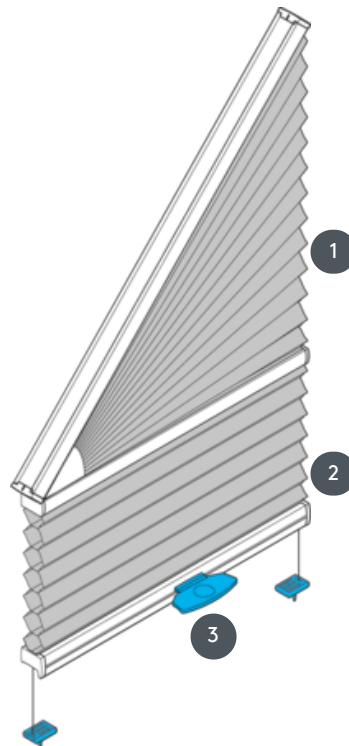

DUETS

DU25GV1

Duette type GV1 braced with handle control. Can be mounted upside down. The curtain can only be used in a straight area - upper triangle fixed! Inclination angle 5-50°!

- 1 Fixed triangle
- 2 operable area
- 3 EOS standard metal handle or FUSION metal handle, FLEX plastic handle on request

mounting type

screwed

min./max. mass

min. slope 30 cm/max.
slope 140 cm

min. height 30 cm/max.
height 230 cm

max. inclination 50°

max. area 2.5 m²

waiver

by means of the control
handle on the sliding lower
bar

fabric color

according to the latest
collection