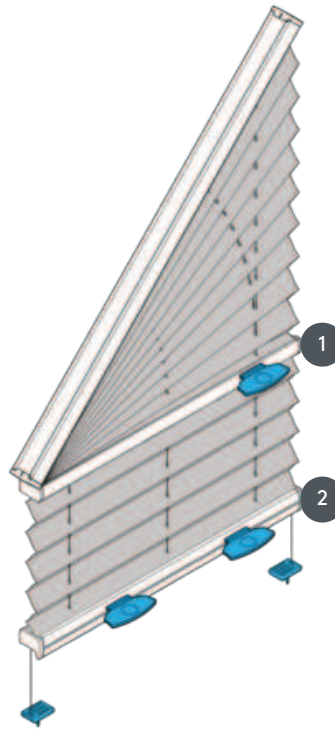

PLEATING PL20GV2

Pleated blind type GV braced with handle operation - angle of 5°-35°
(the curtain can be operated down to the angle), cannot be mounted upside down

1 upper control rail (can be operated down to the angle)

2 lower control rail

mounting type

screwed

min./max. mass

min. slope 30 cm/max.
slope 120 cm
min. height 30 cm/max.
height 220 cm
max. inclination 35°
max. area 3.0 m²
**For gable windows, be sure
to specify clear dimensions
(excluding installation on
window frames and wall
mounting)**

waiter

by means of operating
handles on the baseboards

fabric color

according to the latest
collection