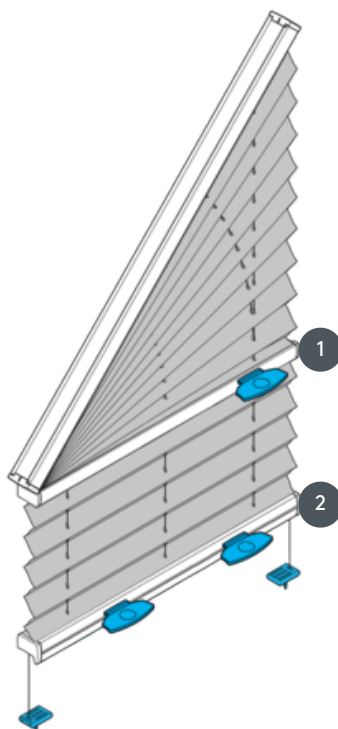

PLEATING PL20GV2

Pleated blind type GV braced with handle operation - angle of 5°-35°
(the curtain can be operated down to the angle), cannot be mounted upside down

1 upper control rail (can be operated down to the angle)

2 lower control rail

mounting type

screwed

min./max. mass

min. slope 30 cm/max.
slope 120 cm
min. height 30 cm/max.
height 220 cm
max. inclination 35°
max. area 3.0 m²
**For gable windows, be sure
to specify clear dimensions
(excluding installation on
window frames and wall
mounting)**