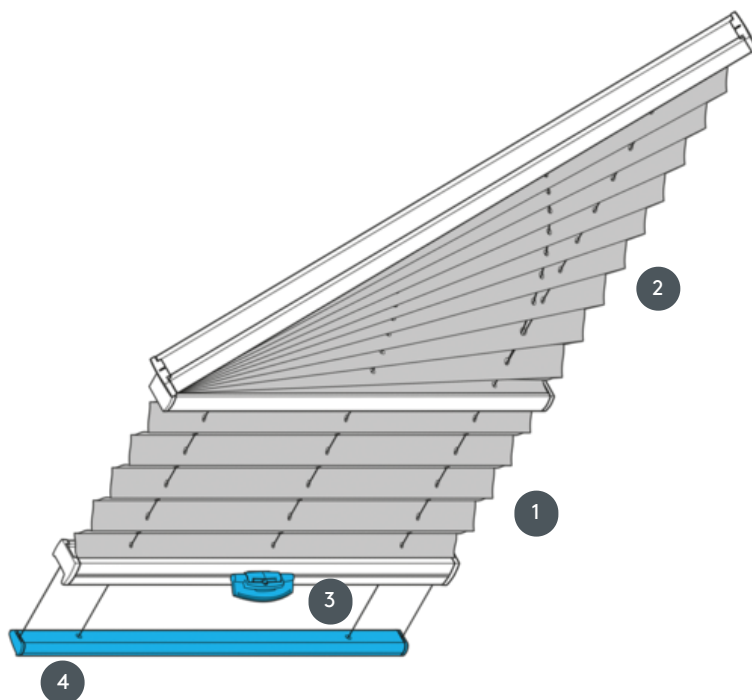

# PLEATING PL20PLGV

PLGV pleated blind for gable ceiling system with handle control.  
Fixed tension cables, distance approx. 20 cm. The system can also be mounted upside down, i.e. the curtain closes from top to bottom.

- 1 operable part
- 2 Fixed slanted
- 3 FLEX plastic handle, foldable
- 4 Fixed bottom rail

## mounting type

either bolted or with mounting profile

## min./max. mass

min. width 15 cm/max. width 100 cm

min. height 10 cm/max. height 250 cm