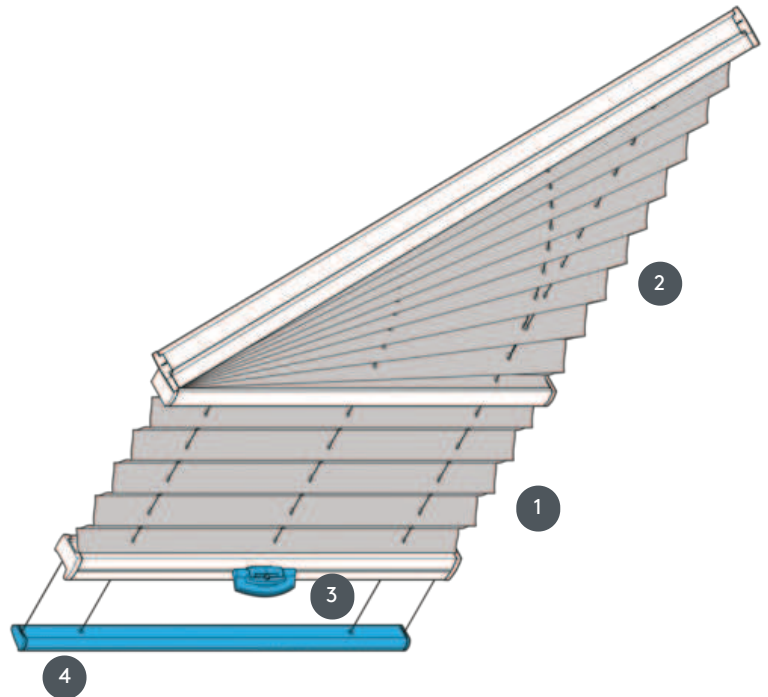

# PLEATING PL20PLGV

PLGV pleated blind for gable ceiling system with handle control.  
Fixed tension cables, distance approx. 20 cm. The system can also be mounted upside down, i.e. the curtain closes from top to bottom.

- 1 operable part
- 2 Fixed slanted
- 3 FLEX plastic handle, foldable
- 4 Fixed bottom rail

## mounting type

either bolted or with mounting profile

## min./max. mass

min. width 15 cm/max. width 100 cm

min. height 10 cm/max. height 250 cm