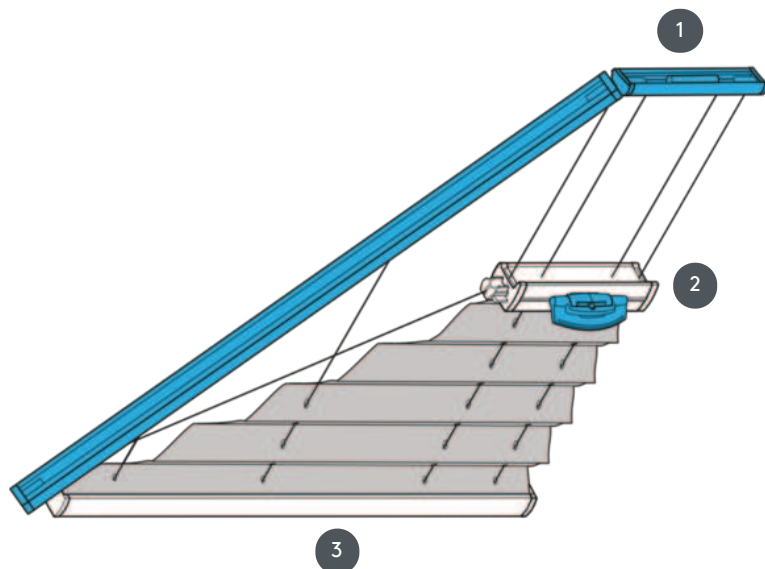

PLEATING PL20PLVDR1

PLVDR1 pleated blind for triangle ceiling system with handle control.
Fixed tension cables, distance approx. 20 cm. The system can also be
mounted upside down, i.e. the curtain closes from top to bottom.

1 Fixed top rail (min. 11.6 cm)

2 FLEX plastic handle, foldable

3 Fixed bottom rail

mounting type

either bolted or with
mounting profile

min./max. mass

min. width 15 cm/max.
width 100 cm

min. height 10 cm/max.
height 250 cm

waiter

by means of a control
handle
(if not reachable by hand,
using the control rod)

fabric color

according to the latest
collection