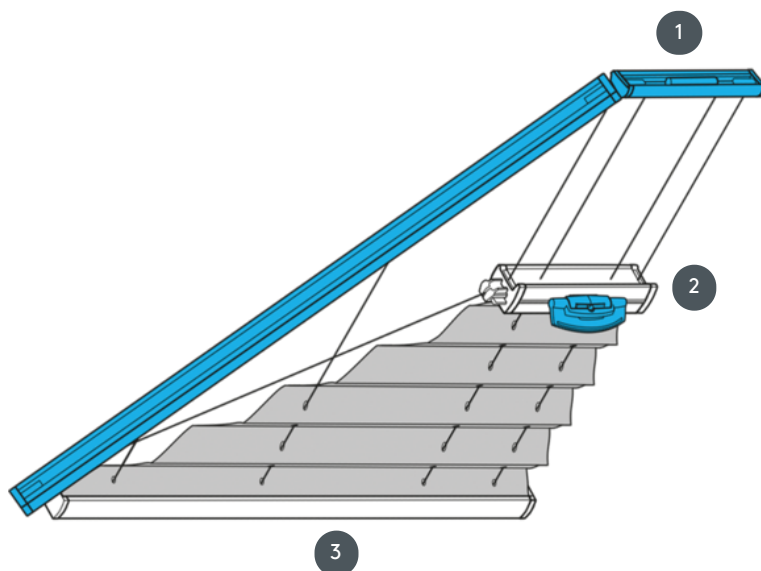

PLEATING PL20PLVDR1

PLVDR1 pleated blind for triangle ceiling system with handle control.
Fixed tension cables, distance approx. 20 cm. The system can also be
mounted upside down, i.e. the curtain closes from top to bottom.

1 Fixed top rail (min. 11.6 cm)

2 FLEX plastic handle, foldable

3 Fixed bottom rail

mounting type

either bolted or with
mounting profile

min./max. mass

min. width 15 cm/max.
width 100 cm

min. height 10 cm/max.
height 250 cm

waiver

by means of a control
handle
(if not reachable by hand,
using the control rod)

fabric color

according to the latest
collection