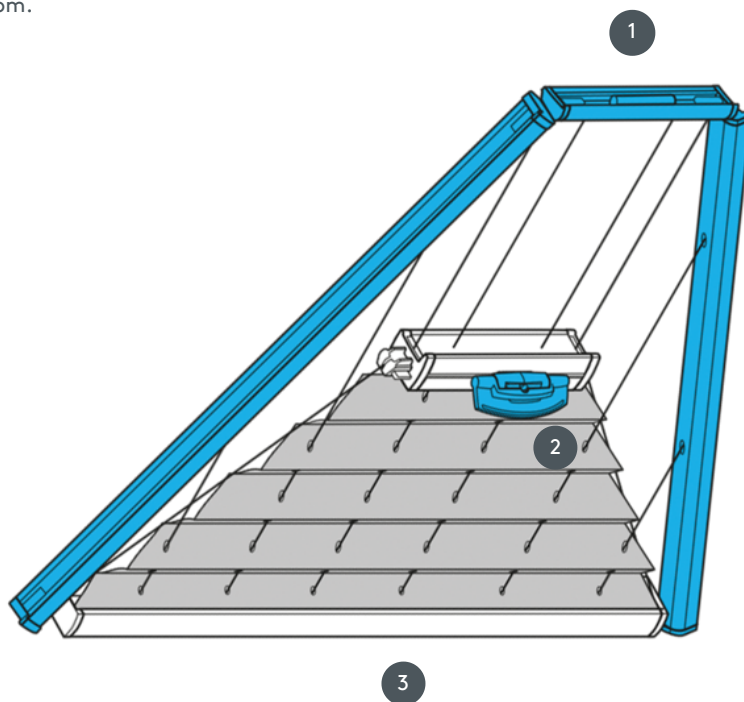

# PLEATING PL20PLVDR2

PLVDR2 pleated blind for triangle ceiling system with handle control.  
Fixed tension cables, distance approx. 20 cm. The system can also be mounted upside down, i.e. the curtain closes from top to bottom.

- ① Fixed top rail (min. 11.6 cm)
- ② FLEX plastic handle, foldable
- ③ Fixed bottom rail

## mounting type

either bolted or with mounting profile

## min./max. mass

min. width 15 cm/max.  
width 150 cm  
  
min. height 10 cm/max.  
height 250 cm