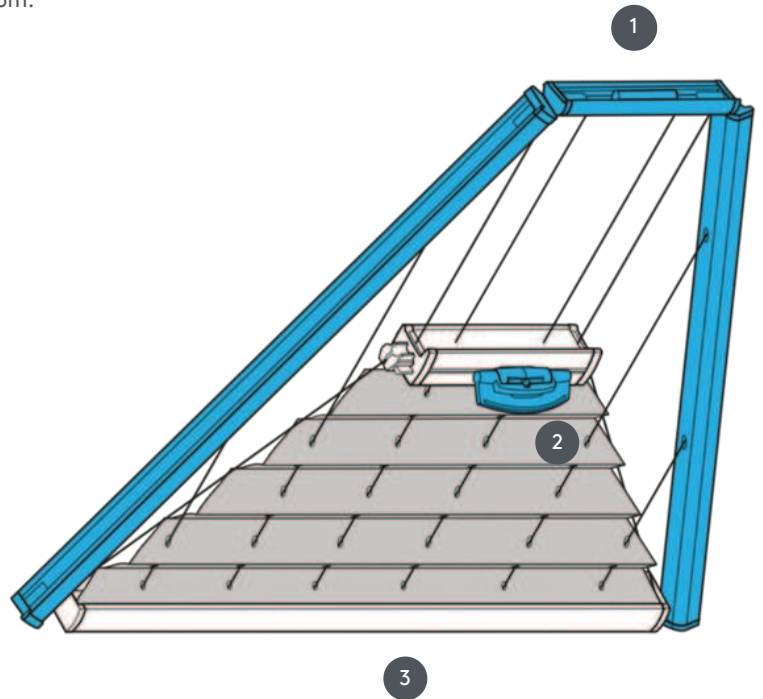

# PLEATING PL20PLVDR2

PLVDR2 pleated blind for triangle ceiling system with handle control.  
Fixed tension cables, distance approx. 20 cm. The system can also be mounted upside down, i.e. the curtain closes from top to bottom.

- 1 Fixed top rail (min. 11.6 cm)
- 2 FLEX plastic handle, foldable
- 3 Fixed bottom rail

## mounting type

either bolted or with mounting profile

## min./max. mass

min. width 15 cm/max.  
width 150 cm  
  
min. height 10 cm/max.  
height 250 cm