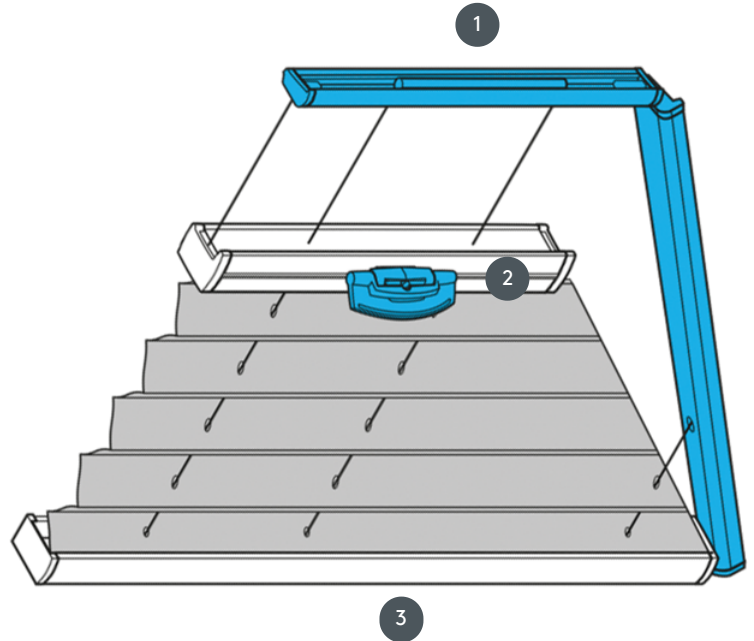

PLEATING PL20PLVT1

Pleated blind type PLVT1 for trapezoidal ceiling system with handle control. Fixed tension cables, distance approx. 20 cm. The system can also be mounted upside down, i.e. the curtain closes from top to bottom.

- 1 Fixed top rail (min. 11.6 cm)
- 2 FLEX plastic handle, foldable
- 3 Fixed bottom rail

mounting type

either bolted or with mounting profile

min./max. mass

min. width 15 cm/max. width 150 cm

min. height 10 cm/max. height 250 cm

waiver

by means of a control handle (if not reachable by hand, using the control rod)

fabric color

according to the latest collection