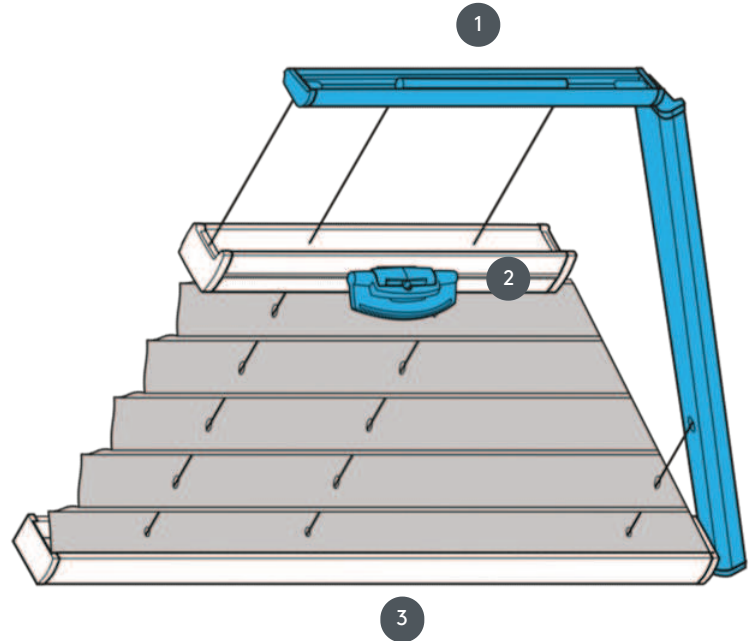

PLEATING PL20PLVT1

Pleated blind type PLVT1 for trapezoidal ceiling system with handle control. Fixed tension cables, distance approx. 20 cm. The system can also be mounted upside down, i.e. the curtain closes from top to bottom.

- 1 Fixed top rail (min. 11.6 cm)
- 2 FLEX plastic handle, foldable
- 3 Fixed bottom rail

mounting type

either bolted or with mounting profile

min./max. mass

min. width 15 cm/max. width 150 cm

min. height 10 cm/max. height 250 cm

waiver

by means of a control handle (if not reachable by hand, using the control rod)

fabric color

according to the latest collection