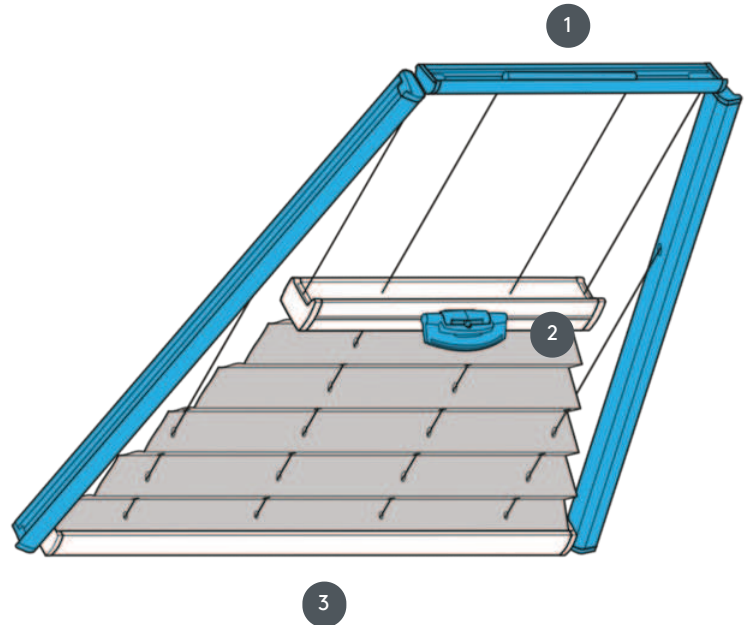

# PLEATING PL20PLVT2

Pleated blind type PLVT2 for trapezoidal ceiling system with handle control. Fixed tension cables. The system can also be mounted upside down, i.e. the curtain closes from top to bottom.

- 1 Fixed top rail (min. 11.6 cm)
- 2 FLEX plastic handle, foldable
- 3 Fixed bottom rail

## mounting type

either bolted or with mounting profile

## min./max. mass

min. width 15 cm/max. width 150 cm  
min. height 10 cm/max. height 250 cm