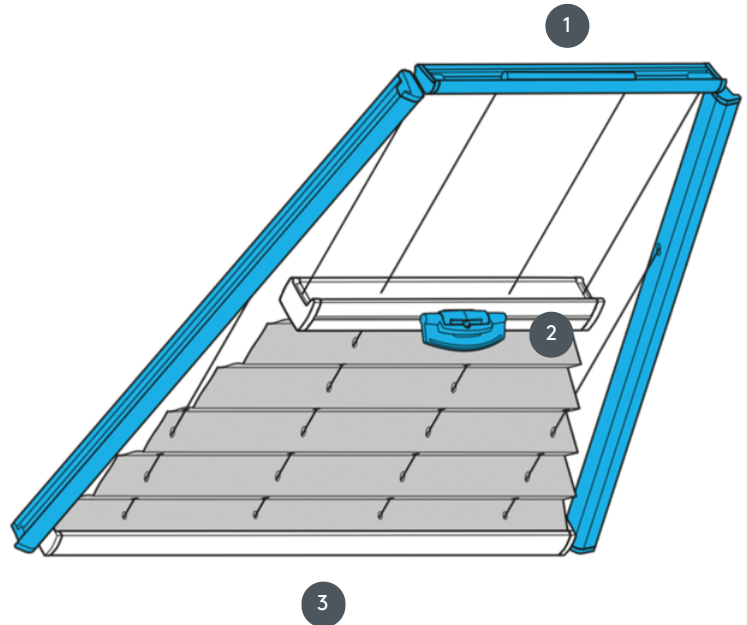

PLEATING PL20PLVT2

Pleated blind type PLVT2 for trapezoidal ceiling system with handle control. Fixed tension cables. The system can also be mounted upside down, i.e. the curtain closes from top to bottom.

- 1 Fixed top rail (min. 11.6 cm)
- 2 FLEX plastic handle, foldable
- 3 Fixed bottom rail

mounting type

either bolted or with mounting profile

min./max. mass

min. width 15 cm/max.
width 150 cm

min. height 10 cm/max.
height 250 cm

waiver

by means of a control handle
(if not reachable by hand,
using the control rod)

fabric color

according to the latest collection