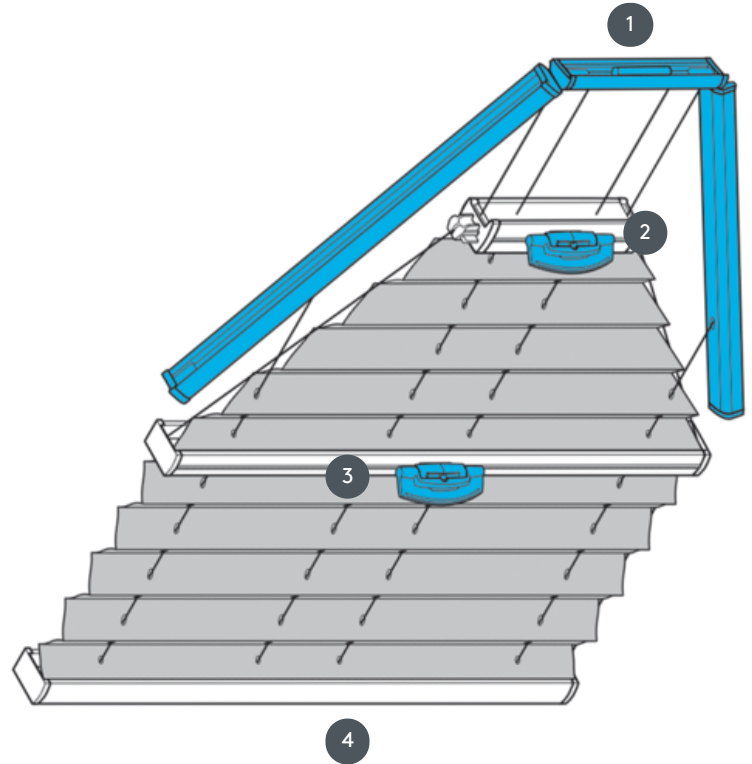

PLEATING PL20PLV6

PLV6 pleated blind for hexagonal ceiling system with handle control.
Fixed tension cables, distance approx. 20 cm. Unless otherwise stated, the trapezoid is at the top.

- 1 Fixed top rail (min. 11.6 cm)
- 2 FLEX plastic handle, foldable
- 3 FLEX plastic handle, foldable
- 4 Fixed bottom rail

mounting type

either bolted or with mounting profile

min./max. mass

min. width 40 cm/max. width 120 cm

min. height 30 cm/max. height 250 cm

waiter

by means of a control handle
(if not reachable by hand, using the control rod)