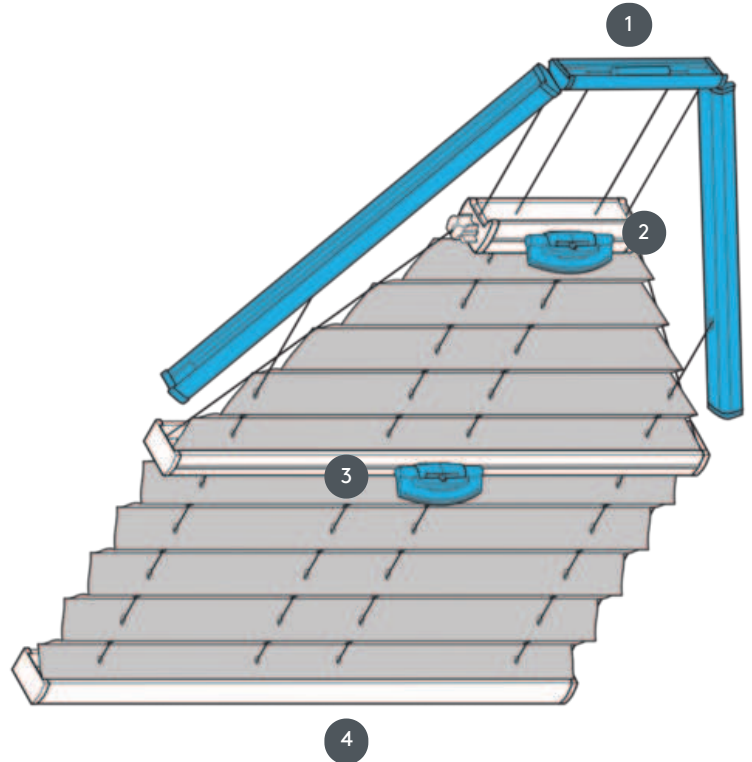

PLEATING PL20PLV6

PLV6 pleated blind for hexagonal ceiling system with handle control.
Fixed tension cables, distance approx. 20 cm. Unless otherwise stated, the trapezoid is at the top.

- 1 Fixed top rail (min. 11.6 cm)
- 2 FLEX plastic handle, foldable
- 3 FLEX plastic handle, foldable
- 4 Fixed bottom rail

mounting type

either bolted or with mounting profile

min./max. mass

min. width 40 cm/max. width 120 cm
min. height 30 cm/max. height 250 cm

waiter

by means of a control handle
(if not reachable by hand, using the control rod)