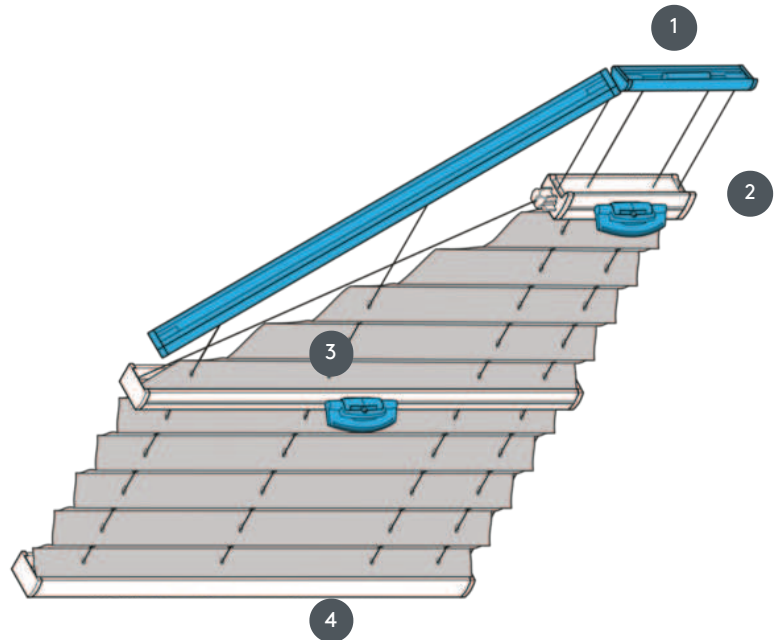

PLEATING

PL20PLV5

PLV5 pleated blind for pentagonal ceiling system with handle control. Fixed tension cables, distance approx. 20 cm. Unless otherwise stated, the trapezoid is at the top.

① Fixed top rail (min. 11.6 cm)

② FLEX plastic handle, foldable

③ FLEX plastic handle, foldable

④ Fixed bottom rail

mounting type

either bolted or with mounting profile

min./max. mass

min. width 40 cm/max. width 100 cm

min. height 30 cm/max. height 250 cm

waiver

by means of a control handle (if not reachable by hand, using the control rod)

fabric color

according to the latest collection