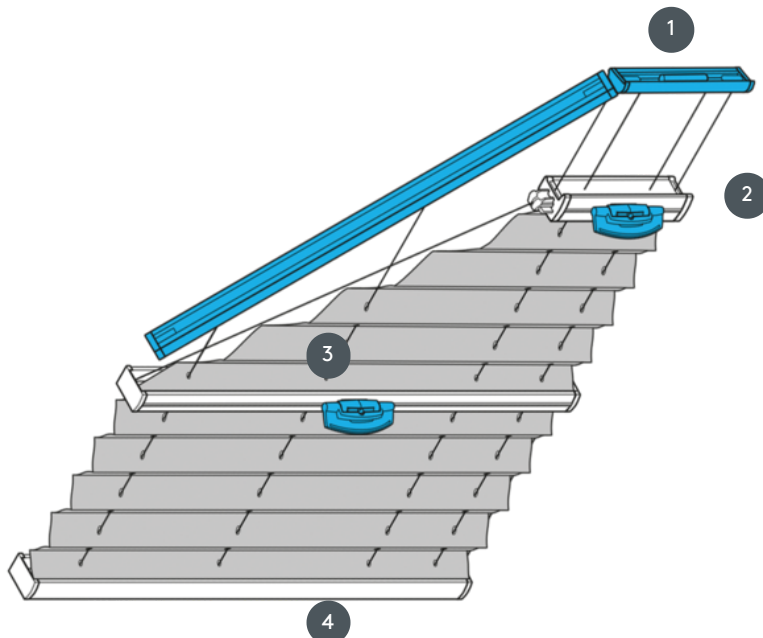

PLEATING PL20PLV5

PLV5 pleated blind for pentagonal ceiling system with handle control. Fixed tension cables, distance approx. 20 cm. Unless otherwise stated, the trapezoid is at the top.

- 1 Fixed top rail (min. 11.6 cm)
- 2 FLEX plastic handle, foldable
- 3 FLEX plastic handle, foldable
- 4 Fixed bottom rail

mounting type

either bolted or with mounting profile

min./max. mass

min. width 40 cm/max. width 100 cm

min. height 30 cm/max. height 250 cm

waiver

by means of a control handle (if not reachable by hand, using the control rod)