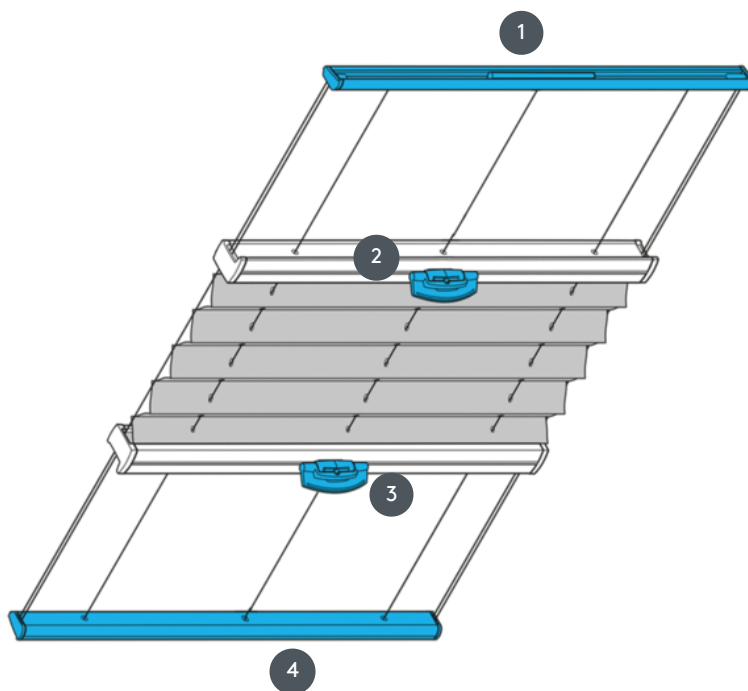

PLEATING PL20PLVOU

PLVOU type pleated blind for ceiling installation. Fixed tension cables, distance approx. 20 cm.

- 1 Top rail fix
- 2 FLEX plastic handle, foldable
- 3 FLEX plastic handle, foldable
- 4 Fixed bottom rail

mounting type

either bolted or with mounting profile

min./max. mass

min. baseline 15 cm/max. baseline 128 cm

min. height 10 cm/max. height 400 cm

waiver

by means of a control handle (if not reachable by hand using the control rod)