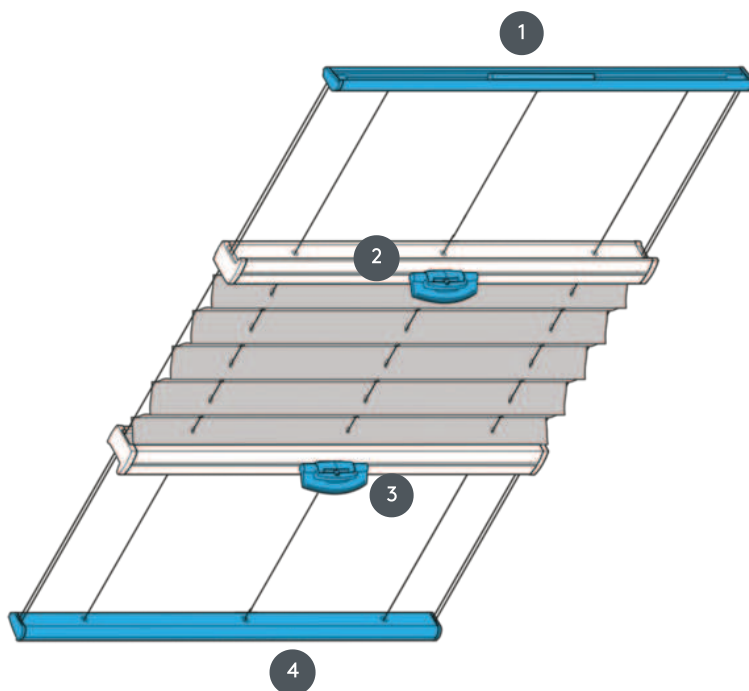

# PLEATED BLINDS

## PL20PLVOU

PLVOU type pleated blind for ceiling installation. Fixed tension cables, distance approx. 20 cm.

- 1 Top rail fix
- 2 FLEX plastic handle, foldable
- 3 FLEX plastic handle, foldable
- 4 Fixed bottom rail

### mounting type

either bolted or with mounting profile

### min./max. mass

min. baseline 15 cm/max. baseline 128 cm

min. height 10 cm/max. height 400 cm