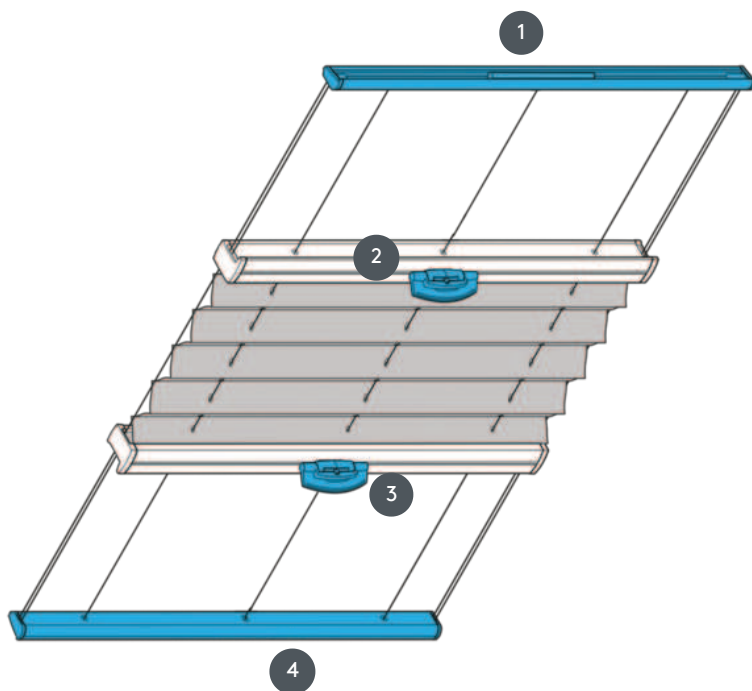

PLEATING PL20PLVOU

PLVOU type pleated blind for ceiling installation. Fixed tension cables, distance approx. 20 cm.

- 1 Top rail fix
- 2 FLEX plastic handle, foldable
- 3 FLEX plastic handle, foldable
- 4 Fixed bottom rail

mounting type

either bolted or with mounting profile

min./max. mass

min. baseline 15 cm/max. baseline 128 cm

min. height 10 cm/max. height 400 cm

waiver

by means of a control handle (if not reachable by hand using the control rod)