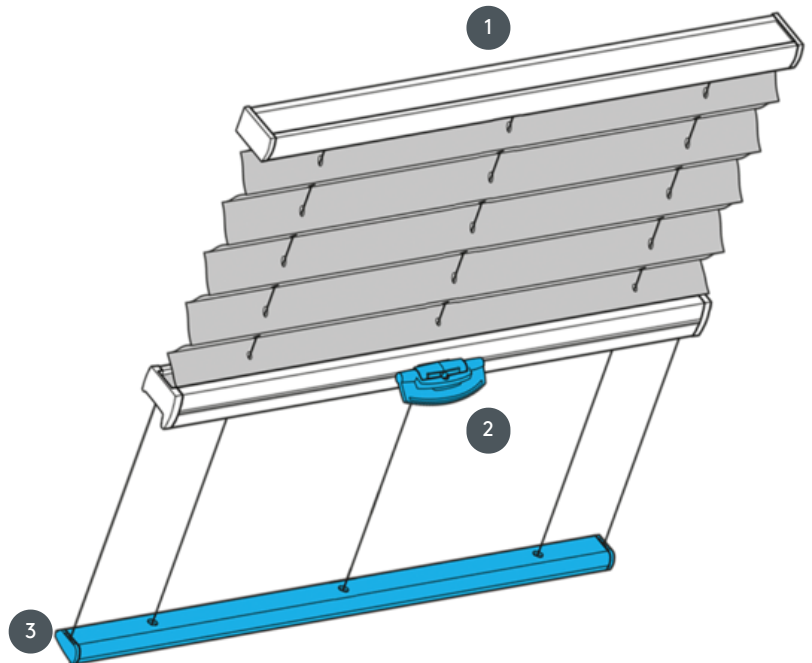

PLEATING PL20PLV

PLV type pleated blind for ceiling systems. Fixed tension cables, distance approx. 20 cm. If mounted diagonally, arrange the package at the top if possible.

- 1 Top rail fix
- 2 FLEX plastic handle, foldable
- 3 Fixed bottom rail

mounting type

either bolted or with mounting profile

min./max. mass

min. width 15 cm/max.
width 150 cm

min. height 10 cm/max.
height 400 cm

waiver

by means of a control
handle
if not reachable by hand
using the control rod)