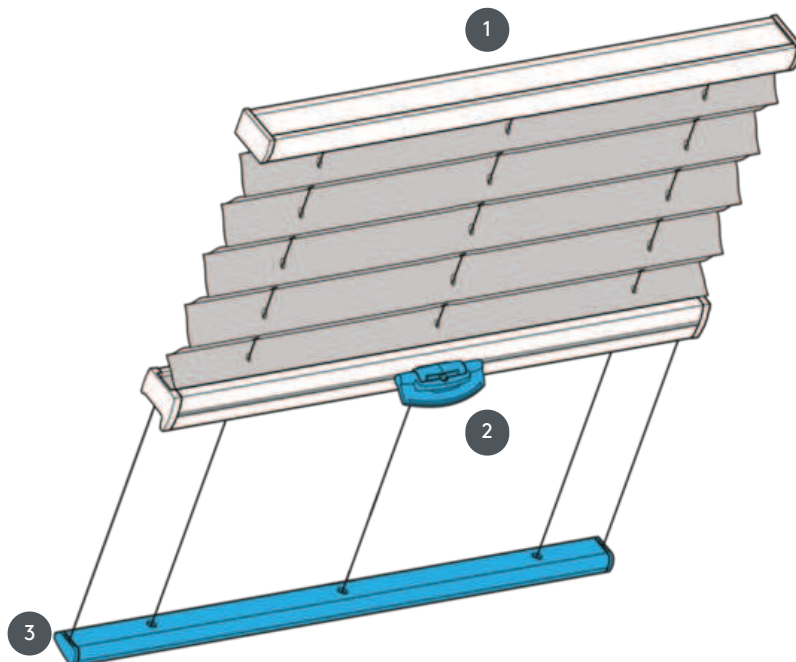

PLEATING PL20PLV

PLV type pleated blind for ceiling systems. Fixed tension cables, distance approx. 20 cm. If mounted diagonally, arrange the package at the top if possible.

- 1 Top rail fix
- 2 FLEX plastic handle, foldable
- 3 Fixed bottom rail

mounting type

either bolted or with mounting profile

min./max. mass

min. width 15 cm/max. width 150 cm

min. height 10 cm/max. height 400 cm

waiver

by means of a control handle if not reachable by hand using the control rod)