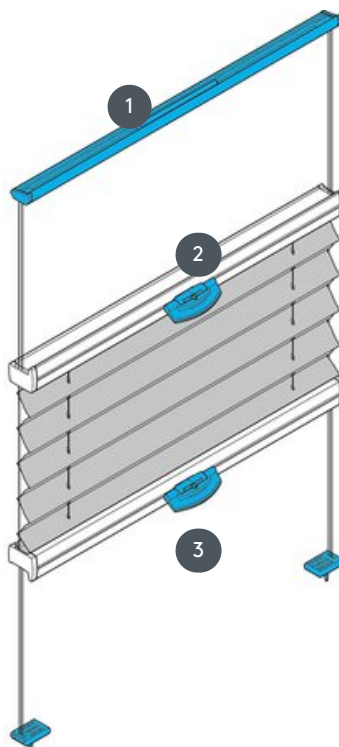

# PLEATING PL20DVOU

DVOU type pleated blind for roof windows with tension wires. The system can be opened and closed simultaneously from above and below. The system can also be mounted upside down.

- 1 Top rail fix
- 2 EOS standard metal handle or FUSION metal handle, FLEX plastic handle on request
- 3 FLEX plastic handle, foldable

## mounting type

screwed

## min./max. mass

min. width 15 cm/max.  
width 120 cm

min. height 10 cm/max.  
height 150 cm

max. area 1.8 m<sup>2</sup>