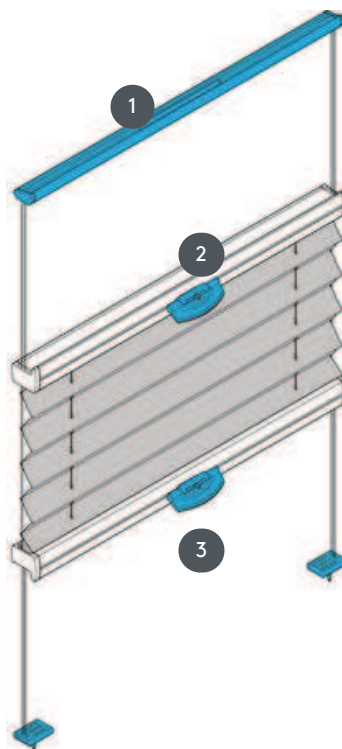

PLEATING PL20DVOU

DVOU type pleated blind for roof windows with tension wires. The system can be opened and closed simultaneously from above and below. The system can also be mounted upside down.

- 1 Top rail fix
- 2 EOS standard metal handle or FUSION metal handle, FLEX plastic handle on request
- 3 FLEX plastic handle, foldable

mounting type

screwed

min./max. mass

min. width 15 cm/max.
width 120 cm

min. height 10 cm/max.
height 150 cm

max. area 1.8 m²

waiver

by means of the control
handle